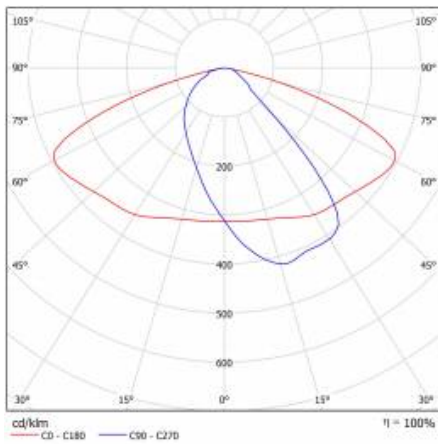

ASTRA S LED PRO 3500LM 857 AR5 IP66 I CL. DALI WIRE 0,7M PLUG/GN SP1KV 20W (N)

DETAILED CARD

TECHNICAL PARAMETERS TABLE

Index:	782442	Diffuser material:	PC
EAN:	5905963782442	Optics material:	PC
Category type:	street lighting	Optics:	AR5
Light source:	LED module	Colour of the body:	grey
Rated power of the luminaire [W]:	20	Dimensions (H/W/T/S) [mm]:	75/175/500
Supply voltage [V]:	220 - 240	Ingress protection:	IP66
Frequency [Hz]:	50 - 60	Cable length [m]:	0.70
Luminous flux [lm]:	3500	Product line:	PRO
Luminous efficacy [lm/W]:	175	Impact resistance:	IK08
Energy efficiency class:	B	DIMM DALI:	yes
Electrical protection class:	I	Warranty [years]:	5
Colour temperature [K]:	5700	CE certificate:	42/2024
Color rendering index (Ra) >:	80	ENEC Certificate:	0373/ENEC/24
SDCM:	3	Manual:	Download PDF
Power factor:	0.92	Category of application:	Street lighting
Surge protection [kV]:	1	Pliik LDT:	Download

LIGHT CURVES