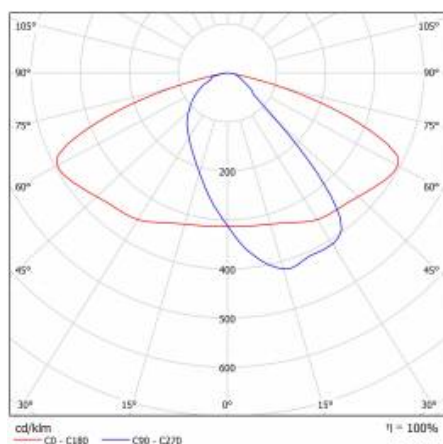

ASTRA S LED PRO 3500LM 840 AR5 IP66 II CL. DALI WIRE 0,7M PLUG/GN SP1KV 20W (N)

DETAILED CARD

TECHNICAL PARAMETERS TABLE

Index:	782381	Diffuser material:	PC
EAN:	5905963782381	Optics material:	PC
Category type:	street lighting	Optics:	AR5
Light source:	LED module	Colour of the body:	grey
Rated power of the luminaire [W]:	20	Dimensions (H/W/T/S) [mm]:	75/175/500
Supply voltage [V]:	220 - 240	Ingress protection:	IP66
Frequency [Hz]:	50 - 60	Cable length [m]:	0.70
Luminous flux [lm]:	3500	Product line:	PRO
Luminous efficacy [lm/W]:	175	Impact resistance:	IK08
Energy efficiency class:	B	DIMM DALI:	yes
Electrical protection class:	II	Warranty [years]:	5
Colour temperature [K]:	4000	CE certificate:	42/2024
Color rendering index (Ra) >:	80	ENEC Certificate:	0373/ENEC/24
SDCM:	3	Manual:	Download PDF
Power factor:	0.92	Category of application:	Street lighting
Surge protection [kV]:	1	Pliik LDT:	Download

LIGHT CURVES