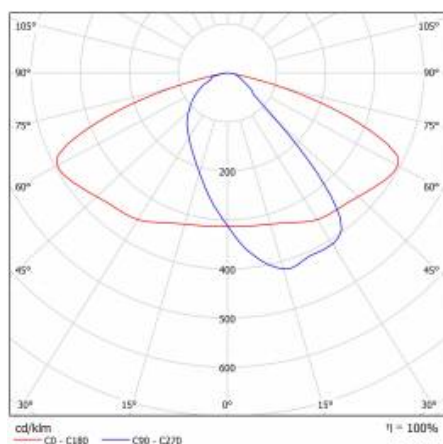

ASTRA S LED PRO 3500LM 840 AR5 IP66 I CL. WIRE 0,7M PLUG/GN SP1KV 20W (N)

DETAILED CARD

TECHNICAL PARAMETERS TABLE

Index:	782374	Diffuser material:	PC
EAN:	5905963782374	Optics material:	PC
Category type:	street lighting	Optics:	AR5
Light source:	LED module	Colour of the body:	grey
Rated power of the luminaire [W]:	20	Dimensions (H/W/T/S) [mm]:	75/175/500
Supply voltage [V]:	220 - 240	Ingress protection:	IP66
Frequency [Hz]:	50 - 60	Cable length [m]:	0.70
Luminous flux [lm]:	3500	Product line:	PRO
Luminous efficacy [lm/W]:	175	Impact resistance:	IK08
Energy efficiency class:	B	Warranty [years]:	5
Electrical protection class:	I	CE certificate:	42/2024
Colour temperature [K]:	4000	ENEC Certificate:	0373/ENEC/24
Color rendering index (Ra) >:	80	Manual:	Download PDF
SDCM:	3	Category of application:	Street lighting
Power factor:	0.92	Plik LDT:	Download
Surge protection [kV]:	1		

LIGHT CURVES