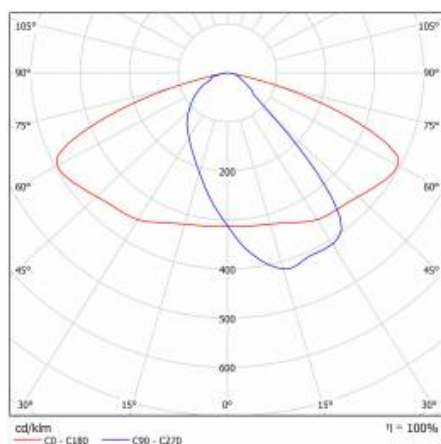

ASTRA S LED PRO 3500LM 840 AR5 IP66 I CL. DALI WIRE 0,7M PLUG/GN SP1KV 20W (N)

DETAILED CARD

TECHNICAL PARAMETERS TABLE

Index:	782367	Diffuser material:	PC
EAN:	5905963782367	Optics material:	PC
Category type:	street lighting	Optics:	AR5
Light source:	LED module	Colour of the body:	grey
Rated power of the luminaire [W]:	20	Dimensions (H/W/T/S) [mm]:	75/175/500
Supply voltage [V]:	220 - 240	Ingress protection:	IP66
Frequency [Hz]:	50 - 60	Cable length [m]:	0.70
Luminous flux [lm]:	3500	Product line:	PRO
Luminous efficacy [lm/W]:	175	Impact resistance:	IK08
Energy efficiency class:	B	DIMM DALI:	yes
Electrical protection class:	I	Warranty [years]:	5
Colour temperature [K]:	4000	CE certificate:	42/2024
Color rendering index (Ra) >:	80	ENEC Certificate:	0373/ENEC/24
SDCM:	3	Manual:	Download PDF
Power factor:	0.92	Category of application:	Street lighting
Surge protection [kV]:	1		

LIGHT CURVES