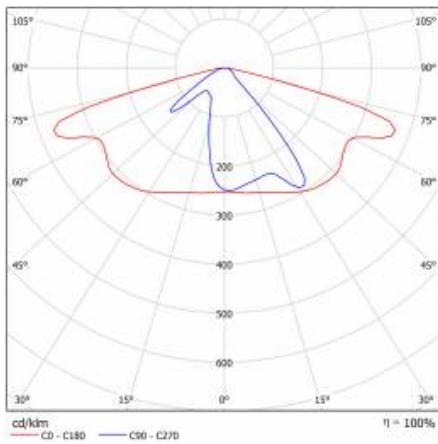

ASTRA S LED PRO 3400LM 857 AR2 IP66 I CL. WIRE 0,7M PLUG/GN SP1KV 20W (N)

DETAILED CARD

TECHNICAL PARAMETERS TABLE

Index:	782411	Diffuser material:	PC
EAN:	5905963782411	Optics material:	PC
Category type:	street lighting	Optics:	AR2
Light source:	LED module	Colour of the body:	grey
Rated power of the luminaire [W]:	20	Dimensions (H/W/T/S) [mm]:	75/175/500
Supply voltage [V]:	220 - 240	Ingress protection:	IP66
Frequency [Hz]:	50 - 60	Cable length [m]:	0.70
Luminous flux [lm]:	3400	Product line:	PRO
Luminous efficacy [lm/W]:	170	Impact resistance:	IK08
Energy efficiency class:	B	Warranty [years]:	5
Electrical protection class:	I	CE certificate:	42/2024
Colour temperature [K]:	5700	ENEC Certificate:	0373/ENEC/24
Color rendering index (Ra) >:	80	Manual:	Download PDF
SDCM:	3	Category of application:	Street lighting
Power factor:	0.92	Plik LDT:	Download
Surge protection [kV]:	1		

LIGHT CURVES