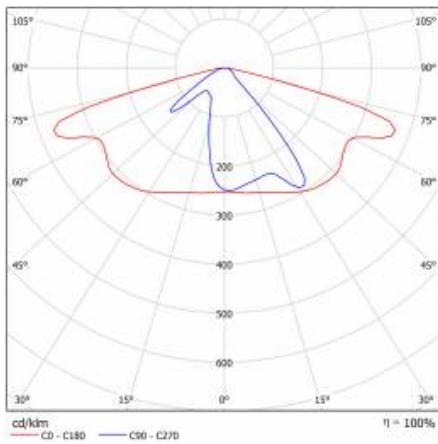

ASTRA S LED PRO 3400LM 840 AR2 IP66 I CL. WIRE 0,7M PLUG/GN SP1KV 20W (N)

DETAILED CARD

TECHNICAL PARAMETERS TABLE

Index:	782336	Diffuser material:	PC
EAN:	5905963782336	Optics material:	PC
Category type:	street lighting	Optics:	AR2
Light source:	LED module	Colour of the body:	grey
Rated power of the luminaire [W]:	20	Dimensions (H/W/T/S) [mm]:	75/175/500
Supply voltage [V]:	220 - 240	Ingress protection:	IP66
Frequency [Hz]:	50 - 60	Cable length [m]:	0.70
Luminous flux [lm]:	3400	Product line:	PRO
Luminous efficacy [lm/W]:	170	Impact resistance:	IK08
Energy efficiency class:	B	Warranty [years]:	5
Electrical protection class:	I	CE certificate:	42/2024
Colour temperature [K]:	4000	ENEC Certificate:	0373/ENEC/24
Color rendering index (Ra) >:	80	Manual:	Download PDF
SDCM:	3	Category of application:	Street lighting
Power factor:	0.92	Plik LDT:	Download
Surge protection [kV]:	1		

LIGHT CURVES