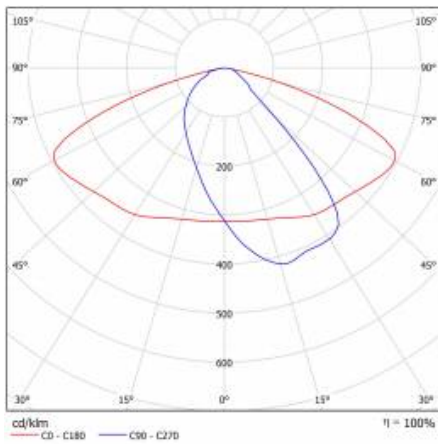

ASTRA S LED PRO 3300LM 830 AR5 IP66 I CL. WIRE 0,7M PLUG/GN SP1KV 20W (N)

DETAILED CARD

TECHNICAL PARAMETERS TABLE

Index:	782299	Diffuser material:	PC
EAN:	5905963782299	Optics material:	PC
Category type:	street lighting	Optics:	AR5
Light source:	LED module	Colour of the body:	grey
Rated power of the luminaire [W]:	20	Dimensions (H/W/T/S) [mm]:	75/175/500
Supply voltage [V]:	220 - 240	Ingress protection:	IP66
Frequency [Hz]:	50 - 60	Cable length [m]:	0.70
Luminous flux [lm]:	3300	Product line:	PRO
Luminous efficacy [lm/W]:	165	Impact resistance:	IK08
Energy efficiency class:	B	Warranty [years]:	5
Electrical protection class:	I	CE certificate:	42/2024
Colour temperature [K]:	3000	ENEC Certificate:	0373/ENEC/24
Color rendering index (Ra) >:	80	Manual:	Download PDF
SDCM:	3	Category of application:	Street lighting
Power factor:	0.92	Plik LDT:	Download
Surge protection [kV]:	1		

LIGHT CURVES