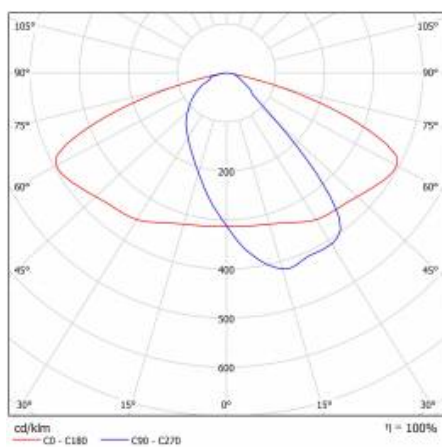

ASTRA S LED PRO 2200LM 857 AR5 IP66 II CL. WIRE 0,7M PLUG/GN SP1KV 12W (N)

DETAILED CARD

TECHNICAL PARAMETERS TABLE

Index:	782237	Diffuser material:	PC
EAN:	5905963782237	Optics material:	PC
Category type:	street lighting	Optics:	AR5
Light source:	LED module	Colour of the body:	grey
Rated power of the luminaire [W]:	12	Dimensions (H/W/T/S) [mm]:	75/175/500
Supply voltage [V]:	220 - 240	Ingress protection:	IP66
Frequency [Hz]:	50 - 60	Cable length [m]:	0.70
Luminous flux [lm]:	2200	Product line:	PRO
Luminous efficacy [lm/W]:	183	Impact resistance:	IK08
Energy efficiency class:	A	Warranty [years]:	5
Electrical protection class:	II	CE certificate:	42/2024
Colour temperature [K]:	5700	ENEC Certificate:	0373/ENEC/24
Color rendering index (Ra) >:	80	Manual:	Download PDF
SDCM:	3	Category of application:	Street lighting
Power factor:	0.82	Plik LDT:	Download
Surge protection [kV]:	1		

LIGHT CURVES