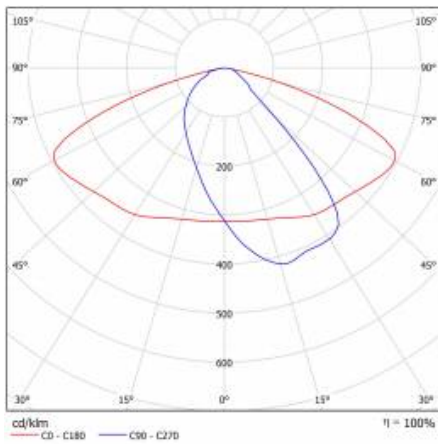

ASTRA S LED PRO 2200LM 857 AR5 IP66 I CL. WIRE 0,7M PLUG/GN SP1KV 12W (N)

DETAILED CARD

TECHNICAL PARAMETERS TABLE

Index:	782213	Diffuser material:	PC
EAN:	5905963782213	Optics material:	PC
Category type:	street lighting	Optics:	AR5
Light source:	LED module	Colour of the body:	grey
Rated power of the luminaire [W]:	12	Dimensions (H/W/T/S) [mm]:	75/175/500
Supply voltage [V]:	220 - 240	Ingress protection:	IP66
Frequency [Hz]:	50 - 60	Cable length [m]:	0.70
Luminous flux [lm]:	2200	Product line:	PRO
Luminous efficacy [lm/W]:	183	Impact resistance:	IK08
Energy efficiency class:	A	Warranty [years]:	5
Electrical protection class:	I	CE certificate:	42/2024
Colour temperature [K]:	5700	ENEC Certificate:	0373/ENEC/24
Color rendering index (Ra) >:	80	Manual:	Download PDF
SDCM:	3	Category of application:	Street lighting
Power factor:	0.82	Plik LDT:	Download
Surge protection [kV]:	1		

LIGHT CURVES