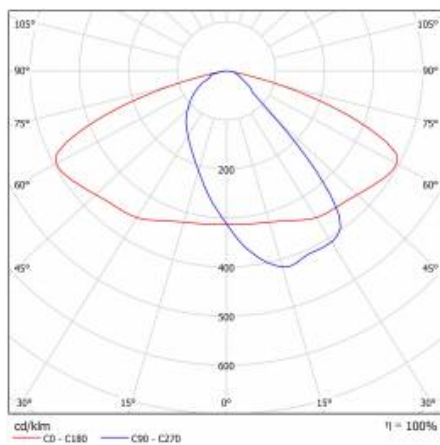

ASTRA S LED PRO 2200LM 857 AR5 IP66 I CL. DALI WIRE 0,7M PLUG/GN SP1KV 12W (N)

DETAILED CARD

TECHNICAL PARAMETERS TABLE

Index:	782206	Diffuser material:	PC
EAN:	5905963782206	Optics material:	PC
Category type:	street lighting	Optics:	AR5
Light source:	LED module	Colour of the body:	grey
Rated power of the luminaire [W]:	12	Dimensions (H/W/T/S) [mm]:	75/175/500
Supply voltage [V]:	220 - 240	Ingress protection:	IP66
Frequency [Hz]:	50 - 60	Cable length [m]:	0.70
Luminous flux [lm]:	2200	Product line:	PRO
Luminous efficacy [lm/W]:	183	Impact resistance:	IK08
Energy efficiency class:	A	DIMM DALI:	yes
Electrical protection class:	I	Warranty [years]:	5
Colour temperature [K]:	5700	CE certificate:	42/2024
Color rendering index (Ra) >:	80	ENEC Certificate:	0373/ENEC/24
SDCM:	3	Manual:	Download PDF
Power factor:	0.82	Category of application:	Street lighting
Surge protection [kV]:	1		

LIGHT CURVES