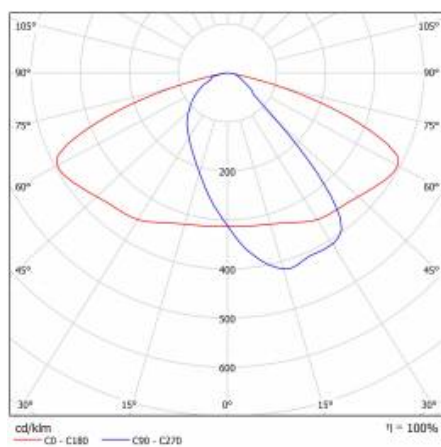

ASTRA S LED PRO 2200LM 840 AR5 IP66 II CL. DALI WIRE 0,7M PLUG/GN SP1KV 12W (N)

DETAILED CARD

TECHNICAL PARAMETERS TABLE

Index:	782145	Diffuser material:	PC
EAN:	5905963782145	Optics material:	PC
Category type:	street lighting	Optics:	AR5
Light source:	LED module	Colour of the body:	grey
Rated power of the luminaire [W]:	12	Dimensions (H/W/T/S) [mm]:	75/175/500
Supply voltage [V]:	220 - 240	Ingress protection:	IP66
Frequency [Hz]:	50 - 60	Cable length [m]:	0.70
Luminous flux [lm]:	2200	Product line:	PRO
Luminous efficacy [lm/W]:	183	Impact resistance:	IK08
Energy efficiency class:	A	DIMM DALI:	yes
Electrical protection class:	II	Warranty [years]:	5
Colour temperature [K]:	4000	CE certificate:	42/2024
Color rendering index (Ra) >:	80	ENEC Certificate:	0373/ENEC/24
SDCM:	3	Manual:	Download PDF
Power factor:	0.82	Category of application:	Street lighting
Surge protection [kV]:	1	Pliik LDT:	Download

LIGHT CURVES