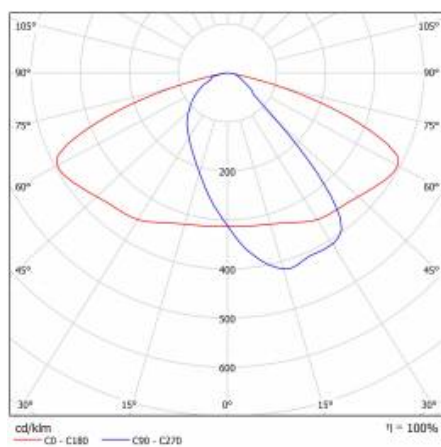

ASTRA S LED PRO 2200LM 840 AR5 IP66 I CL. WIRE 0,7M PLUG/GN SP1KV 12W (N)

DETAILED CARD

TECHNICAL PARAMETERS TABLE

Index:	782138	Diffuser material:	PC
EAN:	5905963782138	Optics material:	PC
Category type:	street lighting	Optics:	AR5
Light source:	LED module	Colour of the body:	grey
Rated power of the luminaire [W]:	12	Dimensions (H/W/T/S) [mm]:	75/175/500
Supply voltage [V]:	220 - 240	Ingress protection:	IP66
Frequency [Hz]:	50 - 60	Cable length [m]:	0.70
Luminous flux [lm]:	2200	Product line:	PRO
Luminous efficacy [lm/W]:	183	Impact resistance:	IK08
Energy efficiency class:	A	Warranty [years]:	5
Electrical protection class:	I	CE certificate:	42/2024
Colour temperature [K]:	4000	ENEC Certificate:	0373/ENEC/24
Color rendering index (Ra) >:	80	Manual:	Download PDF
SDCM:	3	Category of application:	Street lighting
Power factor:	0.82	Plik LDT:	Download
Surge protection [kV]:	1		

LIGHT CURVES