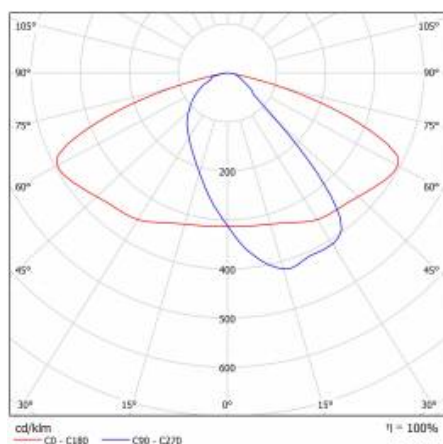

ASTRA S LED PRO 2200LM 840 AR5 IP66 I CL. DALI WIRE 0,7M PLUG/GN SP1KV 12W (N)

DETAILED CARD

TECHNICAL PARAMETERS TABLE

Index:	782121	Diffuser material:	PC
EAN:	5905963782121	Optics material:	PC
Category type:	street lighting	Optics:	AR5
Light source:	LED module	Colour of the body:	grey
Rated power of the luminaire [W]:	12	Dimensions (H/W/T/S) [mm]:	75/175/500
Supply voltage [V]:	220 - 240	Ingress protection:	IP66
Frequency [Hz]:	50 - 60	Cable length [m]:	0.70
Luminous flux [lm]:	2200	Product line:	PRO
Luminous efficacy [lm/W]:	183	Impact resistance:	IK08
Energy efficiency class:	A	DIMM DALI:	yes
Electrical protection class:	I	Warranty [years]:	5
Colour temperature [K]:	4000	CE certificate:	42/2024
Color rendering index (Ra) >:	80	ENEC Certificate:	0373/ENEC/24
SDCM:	3	Manual:	Download PDF
Power factor:	0.82	Category of application:	Street lighting
Surge protection [kV]:	1	Pliik LDT:	Download

LIGHT CURVES