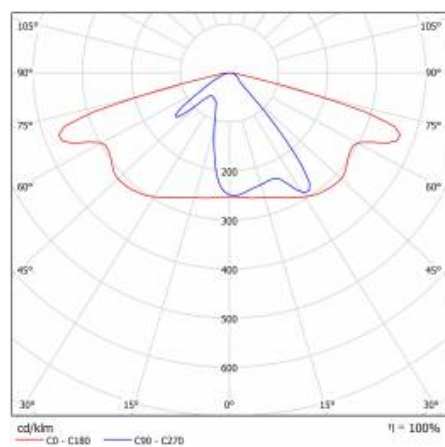

ASTRA S LED PRO 2100LM 840 AR2 IP66 II CL. WIRE 0,7M PLUG/GN SP1KV 12W (N)

DETAILED CARD

TECHNICAL PARAMETERS TABLE

Index:	782114	Diffuser material:	PC
EAN:	5905963782114	Optics material:	PC
Category type:	street lighting	Optics:	AR2
Light source:	LED module	Colour of the body:	grey
Rated power of the luminaire [W]:	12	Dimensions (H/W/T/S) [mm]:	75/175/500
Supply voltage [V]:	220 - 240	Ingress protection:	IP66
Frequency [Hz]:	50 - 60	Cable length [m]:	0.70
Luminous flux [lm]:	2100	Product line:	PRO
Luminous efficacy [lm/W]:	175	Impact resistance:	IK08
Energy efficiency class:	B	Warranty [years]:	5
Electrical protection class:	II	CE certificate:	42/2024
Colour temperature [K]:	4000	ENEC Certificate:	0373/ENEC/24
Color rendering index (Ra) >:	80	Manual:	Download PDF
SDCM:	3	Category of application:	Street lighting
Power factor:	0.82	Plik LDT:	Download
Surge protection [kV]:	1		

LIGHT CURVES