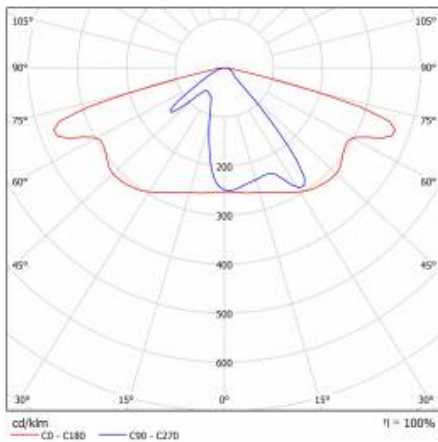

ASTRA S LED PRO 2100LM 840 AR2 IP66 I CL. WIRE 0,7M PLUG/GN SP1KV 12W (N)

DETAILED CARD

TECHNICAL PARAMETERS TABLE

Index:	782091	Diffuser material:	PC
EAN:	5905963782091	Optics material:	PC
Category type:	street lighting	Optics:	AR2
Light source:	LED module	Colour of the body:	grey
Rated power of the luminaire [W]:	12	Dimensions (H/W/T/S) [mm]:	75/175/500
Supply voltage [V]:	220 - 240	Ingress protection:	IP66
Frequency [Hz]:	50 - 60	Cable length [m]:	0.70
Luminous flux [lm]:	2100	Product line:	PRO
Luminous efficacy [lm/W]:	175	Impact resistance:	IK08
Energy efficiency class:	B	Warranty [years]:	5
Electrical protection class:	I	CE certificate:	42/2024
Colour temperature [K]:	4000	ENEC Certificate:	0373/ENEC/24
Color rendering index (Ra) >:	80	Manual:	Download PDF
SDCM:	3	Category of application:	Street lighting
Power factor:	0.82	Plik LDT:	Download
Surge protection [kV]:	1		

LIGHT CURVES