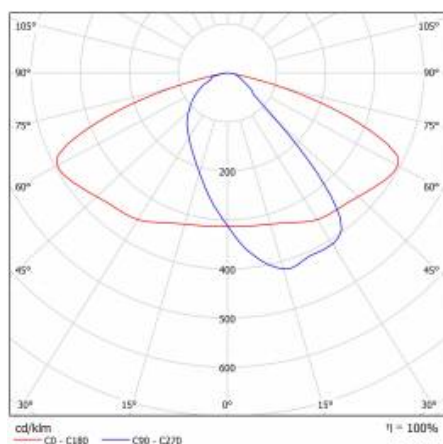

ASTRA S LED PRO 2050LM 830 AR5 IP66 I CL. DALI WIRE 0,7M PLUG/GN SP1KV 12W (N)

DETAILED CARD

TECHNICAL PARAMETERS TABLE

Index:	782046	Diffuser material:	PC
EAN:	5905963782046	Optics material:	PC
Category type:	street lighting	Optics:	AR5
Light source:	LED module	Colour of the body:	grey
Rated power of the luminaire [W]:	12	Dimensions (H/W/T/S) [mm]:	75/175/500
Supply voltage [V]:	220 - 240	Ingress protection:	IP66
Frequency [Hz]:	50 - 60	Cable length [m]:	0.70
Luminous flux [lm]:	2050	Product line:	PRO
Luminous efficacy [lm/W]:	171	Impact resistance:	IK08
Energy efficiency class:	B	DIMM DALI:	yes
Electrical protection class:	I	Warranty [years]:	5
Colour temperature [K]:	3000	CE certificate:	42/2024
Color rendering index (Ra) >:	80	ENEC Certificate:	0373/ENEC/24
SDCM:	3	Manual:	Download PDF
Power factor:	0.82	Category of application:	Street lighting
Surge protection [kV]:	1	Pliik LDT:	Download

LIGHT CURVES