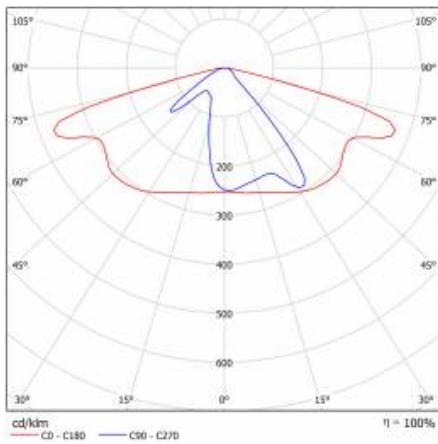

ASTRA S LED PRO 2050LM 830 AR2 IP66 II CL. WIRE 0,7M PLUG/GN SP1KV 12W (N)

DETAILED CARD

TECHNICAL PARAMETERS TABLE

Index:	782039	Diffuser material:	PC
EAN:	5905963782039	Optics material:	PC
Category type:	street lighting	Optics:	AR2
Light source:	LED module	Colour of the body:	grey
Rated power of the luminaire [W]:	12	Dimensions (H/W/T/S) [mm]:	75/175/500
Supply voltage [V]:	220 - 240	Ingress protection:	IP66
Frequency [Hz]:	50 - 60	Cable length [m]:	0.70
Luminous flux [lm]:	2050	Product line:	PRO
Luminous efficacy [lm/W]:	171	Impact resistance:	IK08
Energy efficiency class:	B	Warranty [years]:	5
Electrical protection class:	II	CE certificate:	42/2024
Colour temperature [K]:	3000	ENEC Certificate:	0373/ENEC/24
Color rendering index (Ra) >:	80	Manual:	Download PDF
SDCM:	3	Category of application:	Street lighting
Power factor:	0.82	Plik LDT:	Download
Surge protection [kV]:	1		

LIGHT CURVES