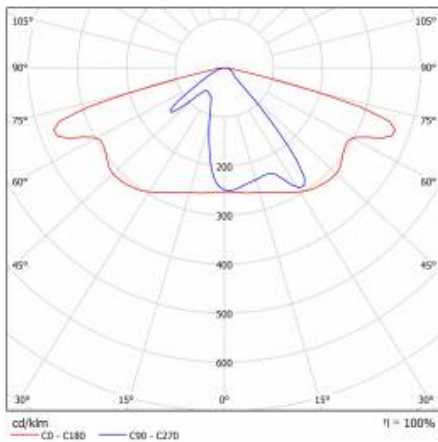

ASTRA S LED PRO 2050LM 830 AR2 IP66 II CL. WIRE 0,7M PLUG/GN SP1KV 12W (N)

DETAILED CARD

TECHNICAL PARAMETERS TABLE

Index:	782039	Diffuser material:	PC
EAN:	5905963782039	Optics material:	PC
Category type:	street lighting	Optics:	AR2
Light source:	LED module	Colour of the body:	grey
Rated power of the luminaire [W]:	12	Dimensions (H/W/T/S) [mm]:	75/175/500
Supply voltage [V]:	220 - 240	Ingress protection:	IP66
Frequency [Hz]:	50 - 60	Cable length [m]:	0.70
Luminous flux [lm]:	2050	Product line:	PRO
Luminous efficacy [lm/W]:	171	Impact resistance:	IK08
Energy efficiency class:	B	Warranty [years]:	5
Electrical protection class:	II	CE certificate:	42/2024
Colour temperature [K]:	3000	ENEC Certificate:	0373/ENEC/24
Color rendering index (Ra) >:	80	Manual:	Download PDF
SDCM:	3	Category of application:	Street lighting
Power factor:	0.82	Plik LDT:	Download
Surge protection [kV]:	1		

LIGHT CURVES