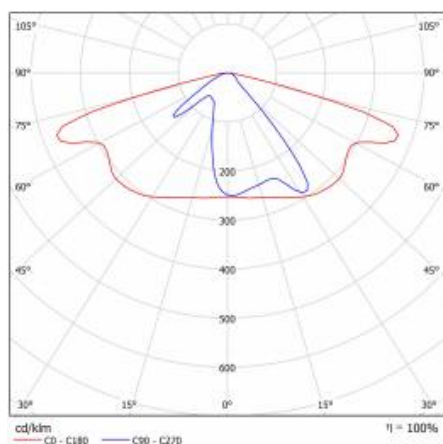

ASTRA S LED PRO 2050LM 830 AR2 IP66 I CL. DALI WIRE 0,7M PLUG/GN SP1KV 12W (N)

DETAILED CARD

TECHNICAL PARAMETERS TABLE

Index:	782008	Diffuser material:	PC
EAN:	5905963782008	Optics material:	PC
Category type:	street lighting	Optics:	AR2
Light source:	LED module	Colour of the body:	grey
Rated power of the luminaire [W]:	12	Dimensions (H/W/T/S) [mm]:	75/175/500
Supply voltage [V]:	220 - 240	Ingress protection:	IP66
Frequency [Hz]:	50 - 60	Cable length [m]:	0.70
Luminous flux [lm]:	2050	Product line:	PRO
Luminous efficacy [lm/W]:	171	Impact resistance:	IK08
Energy efficiency class:	B	DIMM DALI:	yes
Electrical protection class:	I	Warranty [years]:	5
Colour temperature [K]:	3000	CE certificate:	42/2024
Color rendering index (Ra) >:	80	ENEC Certificate:	0373/ENEC/24
SDCM:	3	Manual:	Download PDF
Power factor:	0.82	Category of application:	Street lighting
Surge protection [kV]:	1	Pliik LDT:	Download

LIGHT CURVES