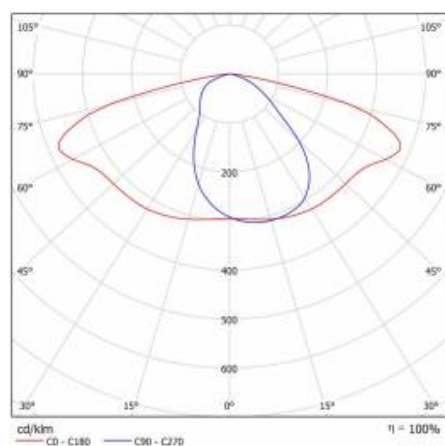

LIGHT CURVES