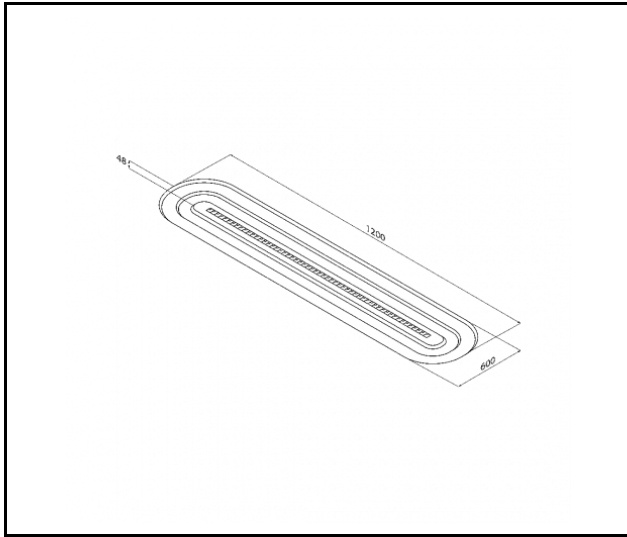

TERRA BALANCE N 1440X300MM 4800LM 2700-6500K TUNABLE WHITE GRAYL 70D (48W)

DETAILED CARD
TECHNICAL PICTURES