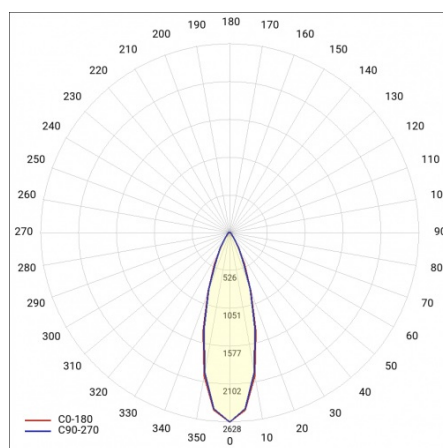

TUBA IP69K PC 630MM 5400LM 840 VN IK10 36W

DETAILED CARD

TECHNICAL PARAMETERS TABLE

Rated power of the luminaire [W]:	36	Diffuser colour:	transparent
Index:	776588	Optics:	matrix lens
Colour temperature [K]:	4000	Optics material:	PC
EAN:	5905963776588	Material of the body:	stal nierdzewna
Luminous flux [lm]:	5400	Through wiring:	LS1
Light source:	LED module	Cable length [m]:	1.50
Impact resistance:	IK10	Dimensions (H/W/T/S) [mm]:	660/64.5
Diffuser material:	PC	Mounting dimensions [mm]:	602.5
Supply voltage [V]:	220-240	Ingress protection:	IP69K
Beam angle [°]:	30	Mounting version:	surface, suspended
Frequency [Hz]:	50-60	Working temperature [°C]:	35
Light distribution type:	VN	Tilt angle adjustment [°]:	yes
Luminous efficacy [lm/W]:	150	Wire type:	H07RN-F 3x1,5
Energy efficiency class:	C	Accessories included:	surface-mounted bracket
Electrical protection class:	I	Number on the palette [pcs]:	154
Colour rendering index:	>80	Net weight [kg]:	1.950
SDCM:	≤ 3	Warranty [years]:	5
LED lifespan L70B50 [h]:	125000	CE certificate:	11/2025
LED lifespan L80B20 [h]:	80000	Manual:	Download PDF
LED lifespan L90B10 [h]:	38000	Plik LDT:	Download
Surge protection [kV]:	2		

LIGHT CURVES