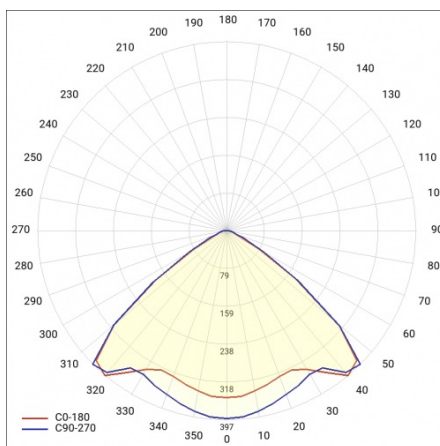

TUBA IP69K PC 630MM 4000LM 840 LS2 (1F) VW IK10 26W

DETAILED CARD

TECHNICAL PARAMETERS TABLE

Rated power of the luminaire [W]:	26	Diffuser colour:	transparent
Index:	775024	Optics:	matrix lens
Colour temperature [K]:	4000	Optics material:	PC
EAN:	5905963775024	Material of the body:	stal nierdzewna
Luminous flux [lm]:	4000	Through wiring:	LS2
Light source:	LED module	Cable length [m]:	2
Impact resistance:	IK10	Dimensions (H/W/T/S) [mm]:	697/64.5
Diffuser material:	PC	Mounting dimensions [mm]:	602.5
Supply voltage [V]:	220-240	Ingress protection:	IP69K
Beam angle [°]:	105	Mounting version:	surface, suspended
Frequency [Hz]:	50-60	Working temperature [°C]:	35
Light distribution type:	VW	Tilt angle adjustment [°]:	yes
Luminous efficacy [lm/W]:	154	Wire type:	H07RN-F 3x1,5
Energy efficiency class:	C	Accessories included:	surface-mounted bracket
Electrical protection class:	I	Number on the palette [pcs]:	154
Colour rendering index:	>80	Net weight [kg]:	2.500
SDCM:	≤ 3	Warranty [years]:	5
LED lifespan L70B50 [h]:	137500	CE certificate:	11/2025
LED lifespan L80B20 [h]:	86500	Manual:	Download PDF
LED lifespan L90B10 [h]:	42000	Pliik LDT:	Download
Surge protection [kV]:	2		

LIGHT CURVES