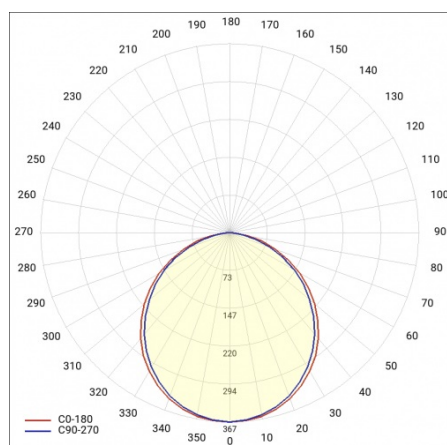

RQ 220 LED PLUS N 2450LM DALI 840 IP44 II CL. PRM 17W

DETAILED CARD

TECHNICAL PARAMETERS TABLE

Index:	947902	DIMM DALI:	yes
EAN:	5905963947902	Dimensions (H/W/T/S) [mm]:	232/232/100
Rated power of the luminaire [W]:	17	Mounting dimensions [mm]:	rostaw otworów 180x180, śruba □4,5mm
Luminous flux [lm]:	2450	Impact resistance:	IK07
Frequency [Hz]:	50-60	Mounting version:	surface
Luminous efficacy [lm/W]:	145	Number on the palette [pcs]:	120
Energy efficiency class:	C	Category type:	downlights
Electrical protection class:	II	LED lifespan L70B50 [h]:	72 000
Colour temperature [K]:	4000	Warranty [years]:	5
Beam angle [°]:	110	CE certificate:	297/2023
Diffuser material:	PC	HACCP:	852/2004
Diffuser type:	PRM	Manual:	Download PDF
Ingress protection:	IP44	Plik LDT:	Download
Material of the body:	ABS		
Colour of the body:	white		

LIGHT CURVES