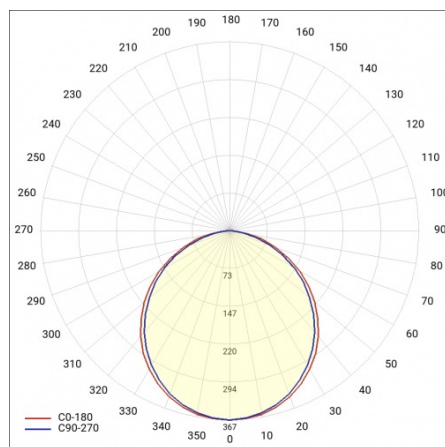

RQ 220 LED PLUS N 2450LM 840 IP44 II CL. PRM 17W

DETAILED CARD

TECHNICAL PARAMETERS TABLE

Index:	947896	Dimensions (H/W/T/S) [mm]:	232/232/100
EAN:	5905963947896	Mounting dimensions [mm]:	rostaw otworów 180x180, śruba □4,5mm
Rated power of the luminaire [W]:	17	Impact resistance:	IK07
Luminous flux [lm]:	2450	Mounting version:	surface
Frequency [Hz]:	50-60	Number on the palette [pcs]:	120
Luminous efficacy [lm/W]:	145	Category type:	downlights
Energy efficiency class:	C	LED lifespan L70B50 [h]:	72 000
Electrical protection class:	II	Warranty [years]:	5
Colour temperature [K]:	4000	CE certificate:	297/2023
Beam angle [°]:	110	HACCP:	852/2004
Diffuser material:	PC	Manual:	Download PDF
Diffuser type:	PRM	Plik LDT:	Download
Ingress protection:	IP44		
Material of the body:	ABS		
Colour of the body:	white		

LIGHT CURVES