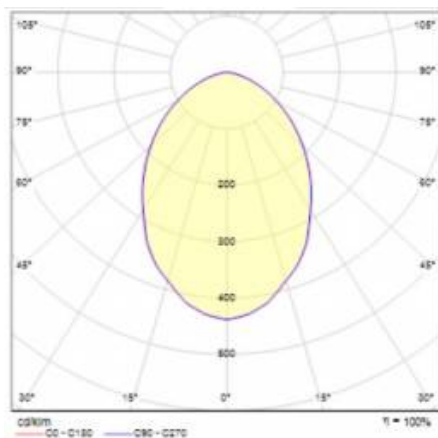

RQ 160 LED PLUS N 1900LM DALI 830 IP44 II CL. 75DEG (17W)

DETAILED CARD

TECHNICAL PARAMETERS TABLE

Index:	574887	Mounting dimensions [mm]:	80
EAN:	5905963574887	Impact resistance:	IK08
Nominal power [W]:	17	Ingress protection:	IP44
Rated power of the luminaire [W]:	18	Mounting version:	surface
Supply voltage [V]:	220-240	Working temperature [°C]:	from -20 to +35
Frequency [Hz]:	50-60	Control:	DALI
Luminous flux [lm]:	1900	Number on the palette [pcs]:	120
Luminous efficacy [lm/W]:	101	Net weight [kg]:	0.720
Energy efficiency class:	E	Category type:	downlights
Electrical protection class:	II	LED lifespan L70B50 [h]:	150000
Colour temperature [K]:	3000	LED lifespan L80B10 [h]:	100000
Color rendering index (Ra) >:	80	LED lifespan L90B10 [h]:	50000
SDCM:	3	Light distribution type:	symmetric
Power factor:	0.99	DIMM DALI:	yes
Beam angle [°]:	75	Photobiological safety:	RG0 - exempt (no photobiological hazard)
Diffuser material:	PC	Warranty [years]:	5
Diffuser type:	OPAL	CE certificate:	28/2025
Optics:	lens	PZH certificate:	B-BK-60112-0365/2022
Material of the body:	ABS	Manual:	Download PDF
Colour of the body:	white	Plik LDT:	Download
Dimensions (H/W/T/S) [mm]:	171/97		

LIGHT CURVES