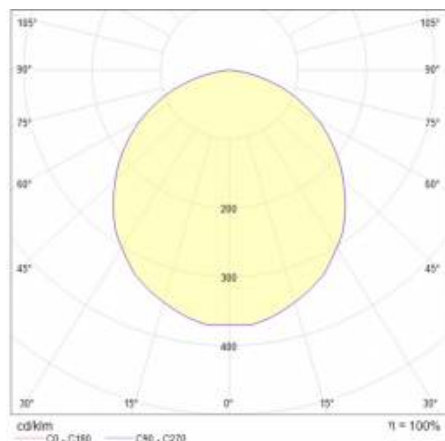

RQ 160 LED N 1700LM 830 IP44 I CL. MAT (17W)

DETAILED CARD

TECHNICAL PARAMETERS TABLE

Index:	573903	Dimensions (H/W/T/S) [mm]:	171/97
EAN:	5905963573903	Mounting dimensions [mm]:	80
Nominal power [W]:	17	Impact resistance:	IK08
Rated power of the luminaire [W]:	18	Ingress protection:	IP44
Supply voltage [V]:	220-240	Mounting version:	surface
Frequency [Hz]:	50-60	Working temperature [°C]:	from -20 to +35
Luminous flux [lm]:	1700	Number on the palette [pcs]:	120
Luminous efficacy [lm/W]:	90	Net weight [kg]:	0.720
Energy efficiency class:	F	LED lifespan L70B50 [h]:	150000
Electrical protection class:	I	LED lifespan L80B10 [h]:	100000
Colour temperature [K]:	3000	LED lifespan L90B10 [h]:	50000
Color rendering index (Ra) >:	80	Light distribution type:	lambertian
SDCM:	3	Category of application:	educational institutions, HoReCa, commercial facilities
Power factor:	0.99	Photobiological safety:	RG0 - exempt (no photobiological hazard)
Beam angle [°]:	110	Warranty [years]:	5
Diffuser material:	PC	CE certificate:	29/2025
Diffuser type:	matt	PZH certificate:	B-BK-60112-0365-2022
Material of the body:	ABS	Manual:	Download PDF
Colour of the body:	white	Plik LDT:	Download

LIGHT CURVES