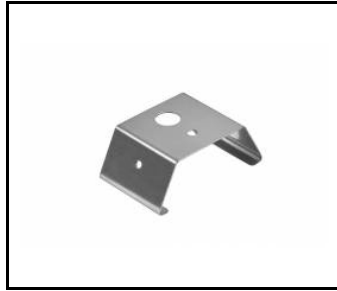

Support de montage en surface Linea S LED (980954)