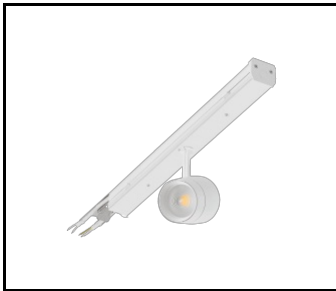

LINEA S LED ECO 588mm - 1xEXPO ADJUST 2050lm DALI zoom 22-55st. Blanc 840 20W (594465)