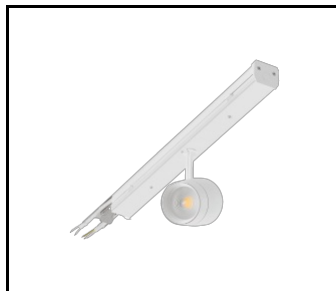

## CHARACTERISTICS

Linea S LED Eco is a surface-mounted and pendant light-line system, representing a new generation of luminaires dedicated to LED technology. The design used allows for easy installation and power connection. The steel body, designed from the ground up, ensures the luminaire's strength and robustness, while the narrow side profile allows installation in hard-to-reach areas. The ECO version is dedicated to investments where the length of individual light lines supplied from a single cable (not including modules with bezels and not including current protection) does not exceed 40m. The light modules are permanently connected to the carrier modules using dedicated cubes. The optics used in the other luminaires of the LINEA S family are possible.

## DETAILED CARD

LINEA S LED hang 1.5m (981173)

Linea S LED surface mount bracket (980954)

LINEA S LED chain pendant (981425)

LINEA S LED ECO 588mm 260lm AW DOT CS 2W 1h NM AT (594458)

LINEA S LED ECO 588mm - 1xEXPO ADJUST 2050lm DALI zoom 22-55st. White 840 20W (594465)