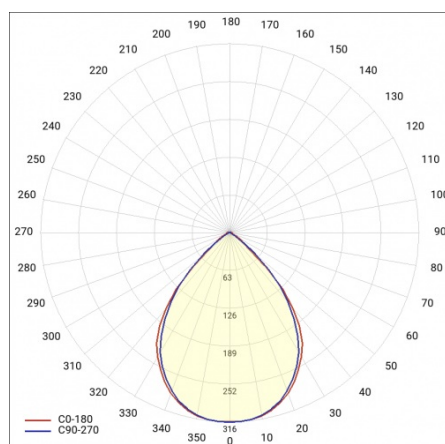

LINEA S LED ECO 1764MM 7300LM 840 IP40 120D DALI (41W)

SZCZEGÓŁOWA KARTA PRODUKTU

TABELA PARAMETRÓW TECHNICZNYCH

Moc znamionowa oprawy [W]:	41	Wymiary (W/S/G/Z) [mm]:	1764/53/54
Indeks:	686733	Odporność na uderzenia:	IK03
Temperatura barwowa [K]:	4000	Stopień szczelności:	IP40
EAN:	5905963686733	Sposób montażu:	natynkowy, zwieszany
Strumień świetlny oprawy [lm]:	7300	Temperatura pracy [°C]:	od -20 do +35
Źródło światła:	LED	Liczba sztuk na palecie [szt]:	132
Klasa energetyczna:	B	Waga netto [kg]:	3.150
Znamionowe napięcie zasilania [V]:	220 - 240	Zakres napięć AC [V]:	198-264
DIMM DALI:	tak	Zakres napięć DC [V]:	176-280
Częstotliwość [Hz]:	50 - 60	Żywotność LED L70B50 [h]:	150000
Kąt świecenia [°]:	120	Żywotność LED L80B20 [h]:	100000
Skuteczność świetlna oprawy [lm/W]:	178	Żywotność LED L90B10 [h]:	45000
Typ rozsyłu:	symetryczny	Gwarancja [lata]:	5
Klasa ochrony:	I	Certyfikat CE:	106/2024
Wskaźnik oddawania barw (Ra):	>80	Certyfikat ENEC:	0331/ENEC/23
Materiał klosza:	PC	HACCP:	852/2004
Rodzaj klosza:	matryca soczewkowa	Instrukcja:	Pobierz PDF
Materiał korpusu:	powlekana stal	Plik LDT:	Pobierz
Kolor korpusu:	RAL9010		

KRZYWA ŚWIATŁOŚCI