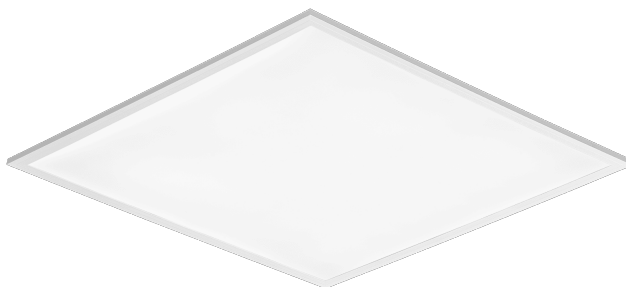

CONTRA LED 595X595MM 3200LM 840 IP44/IP20 II CL. MAT PS 24W DALI

DETAILED CARD

TECHNICAL PARAMETERS

| | |
|---|------------------|
| Index: | 375460 |
| Ingress protection: | IP44/IP20 |
| Impact resistance: | IK06 |
| Rated power of the luminaire [W]*: | 24 |
| Luminous flux [lm]*: | 3200 |
| Colour temperature [K]: | 4000 |
| Colour rendering index: | >80 |
| Energy efficiency class: | D |
| Electrical protection class: | II |
| Material of the body: | coated aluminium |

CHARACTERISTICS

Contra LED versatile LED panel characterised by its low, slim profile and elegant design. Adapted for flush-mounted installation in modular ceilings, surface-mounted or suspended using an additional frame (available as an accessory). Luminaire with integrated energy-saving LED module, made of white painted aluminium profile, equipped with structured multi-layer PS MAT or PRM shade for perfect light diffusion.

APPLICATION

The luminaire is intended for indoor use in office (offices, conference rooms) or representative use (hotels, restaurants); illumination of public facilities, including hospitals, educational facilities, offices, halls, garages, passageways, warehouses, shops, as well as in the food industry and food-related retail and service facilities. The unique design and excellent light performance enable CONTRA LED to be used as the main source of light, also for work that requires visual focus. The lamp is suitable for both new applications and the replacement of traditional T8 and T5 luminaires with energy-efficient LED solutions.