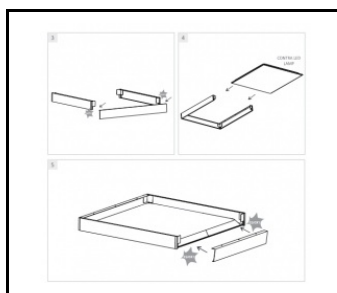

CONTRA LED surface-mounted frame CLICK 600x600x65mm (374715)