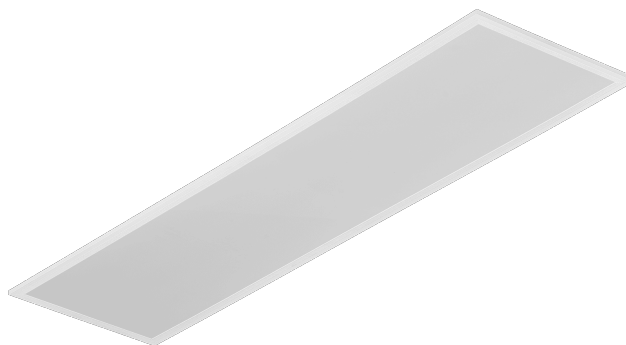

# CONTRA LED 1195X295MM 4300LM 840 IP44/IP20 II CL. MAT PS 31W

DETAILED CARD

## TECHNICAL PARAMETERS

<b>Index:</b>	375392
<b>Ingress protection:</b>	IP44/IP20
<b>Impact resistance:</b>	IK06
<b>Rated power of the luminaire [W]*:</b>	31
<b>Luminous flux [lm]*:</b>	4300
<b>Colour temperature [K]:</b>	4000
<b>Colour rendering index:</b>	>80
<b>Energy efficiency class:</b>	C
<b>Electrical protection class:</b>	II
<b>Material of the body:</b>	coated aluminium

## CHARACTERISTICS

Contra LED versatile LED panel characterised by its low, slim profile and elegant design. Adapted for flush-mounted installation in modular ceilings, surface-mounted or suspended using an additional frame (available as an accessory). Luminaire with integrated energy-saving LED module, made of white painted aluminium profile, equipped with structured multi-layer PS MAT or PRM shade for perfect light diffusion.

## TECHNICAL PARAMETERS TABLE

Rated power of the luminaire [W]:	31	Diffuser colour:	milky
Index:	375392	Optics material:	PMMA
EAN:	5905963375392	Optics:	lens
Light source:	LED	Material of the body:	coated aluminium
Luminous flux [lm]:	4300	Colour of the body:	white
Diffuser type:	MAT	Impact resistance:	IK06
Supply voltage [V]:	220-240	Ingress protection:	IP44/IP20
Frequency [Hz]:	50-60	Mounting version:	podtynkowy, natynkowy, zwieszany
Beam angle [°]:	110	Working temperature [°C]:	from 0 to +35
Dimensions (H/W/T/S) [mm]:	1195/295/30	Net weight [kg]:	1.200
Luminous efficacy [lm/W]:	139	Category type:	louvres
Energy efficiency class:	C	LED lifespan L70B50 [h]:	228000
Electrical protection class:	II	LED lifespan L80B20 [h]:	143000
Colour temperature [K]:	4000	LED lifespan L90B10 [h]:	68000
Colour rendering index:	>80	Light distribution type:	lambertian
Surge protection [kV]:	1	Additional accessories:	ramka natynkowa, system zwieszania
Diffuser material:	PS	Warranty [years]:	5
		CE certificate:	<a href="#">104/2024</a>
		Manual:	<a href="#">Download PDF</a>