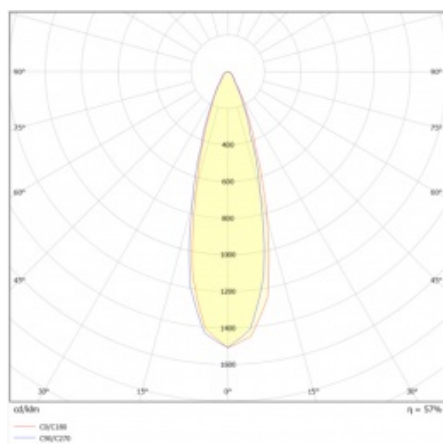

ILUMI GROUND S 1450LM 840 IP67 I CL. 30° SILVER ALU 17W

DETAILED CARD

TECHNICAL PARAMETERS TABLE

Rated power of the luminaire [W]:	17	Colour of the body:	silver
Index:	377259	Ring material:	SST
Colour temperature [K]:	4000	Ring colour:	silver
EAN:	5905963377259	Impact resistance:	IK10
Luminous flux [lm]:	1450	Ingress protection:	IP67
Light source:	COB LED	Working temperature [°C]:	from -20 to +55
Version:	S	Control:	ON/OFF
Beam angle [°]:	30	Wire type:	H07RN-F 3G4
Supply voltage [V]:	220 - 240	Cable length [m]:	0.50
Dimensions (H/W/T/S) [mm]:	φ148	Category type:	accent lighting
Frequency [Hz]:	50 - 60	LED lifespan L90B10 [h]:	60000
Electrical protection class:	I	Warranty [years]:	5
Colour rendering index:	80	CE certificate:	80/2024
Material of the body:	aluminium	Manual:	Download PDF

LIGHT CURVES