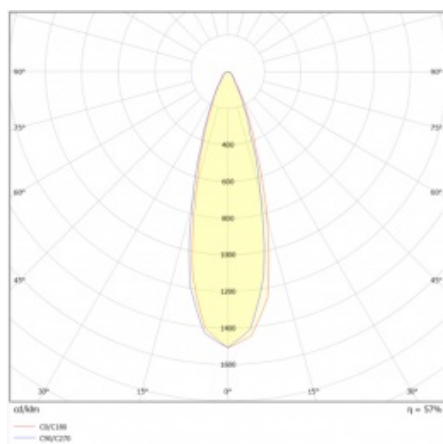

ILUMI GROUND S 1450LM 840 IP67 I CL. 30° SILVER ALU 17W

DETAILED CARD

TECHNICAL PARAMETERS

Index:	377259
Rated power of the luminaire [W]*:	17
Ingress protection:	IP67
Impact resistance:	IK10
Luminous flux [lm]*:	1450
Colour temperature [K]:	4000
Colour rendering index:	80
Material of the body:	aluminium
Colour of the body:	silver
Beam angle [°]:	30

- * parks,
- * gardens,
- * monuments,
- * squares,
- * fountains.

ILUMI GROUND S 1450LM 840 IP67 I CL. 30° SILVER ALU 17W

DETAILED CARD

TECHNICAL PARAMETERS TABLE

Index:	377259	Ring colour:	silver
EAN:	5905963377259	Version:	S
Light source:	LED module	Dimensions (H/W/T/S) [mm]:	fi148
Rated power of the luminaire [W]:	17	Impact resistance:	IK10
Supply voltage [V]:	220 - 240	Ingress protection:	IP67
Frequency [Hz]:	50 - 60	Working temperature [°C]:	from -20 to +55
Luminous flux [lm]:	1450	Control:	ON/OFF
Electrical protection class:	I	Wire type:	H07RN-F 3G4
Colour temperature [K]:	4000	Cable length [m]:	0.50
Colour rendering index:	80	Category type:	accent lighting
Beam angle [°]:	30	LED lifespan L90B10 [h]:	60000
Material of the body:	aluminium	Warranty [years]:	5
Colour of the body:	silver	CE certificate:	80/2024
Ring material:	SST	Manual:	Download PDF

LIGHT CURVES

TECHNICAL PICTURES

Card creation date: 05 September 2024

The company reserves the right to make design changes or upgrades in the presented product. Product data sheet does not constitute an offer. * Parameter tolerance is +/- 10%