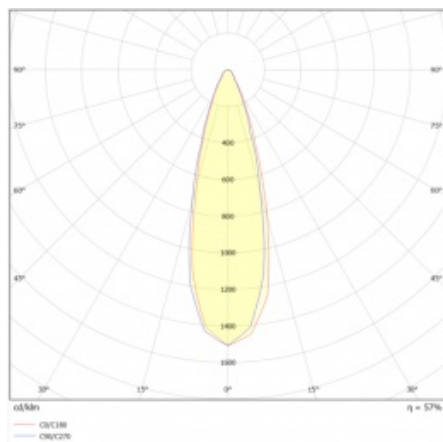

ILUMI GROUND S 1450LM 840 IP67 I CL. 30° SILVER ALU 17W

DETAILED CARD

TECHNICAL PARAMETERS TABLE

Rated power of the luminaire [W]:	17	Colour of the body:	silver
Index:	377259	Ring material:	SST
Colour temperature [K]:	4000	Ring colour:	silver
EAN:	5905963377259	Impact resistance:	IK10
Luminous flux [lm]:	1450	Ingress protection:	IP67
Light source:	COB LED	Working temperature [°C]:	from -20 to +55
Version:	S	Control:	ON/OFF
Beam angle [°]:	30	Wire type:	H07RN-F 3G4
Supply voltage [V]:	220 - 240	Cable length [m]:	0.50
Dimensions (H/W/T/S) [mm]:	φ148	Category type:	accent lighting
Frequency [Hz]:	50 - 60	LED lifespan L90B10 [h]:	60000
Electrical protection class:	I	Warranty [years]:	5
Colour rendering index:	80	CE certificate:	80/2024
Material of the body:	aluminium	Manual:	Download PDF

LIGHT CURVES