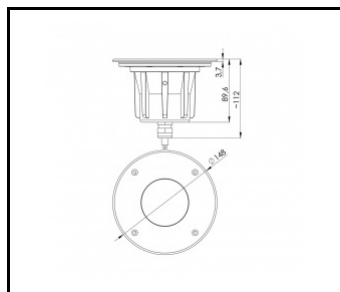

ILUMI GROUND S 1450LM 840 IP67 I CL. 30° SILVER ALU 17W

DETAILED CARD

TECHNICAL PARAMETERS TABLE

Rated power of the luminaire [W]:	17	Colour of the body:	silver
Index:	377259	Ring material:	SST
Colour temperature [K]:	4000	Ring colour:	silver
EAN:	5905963377259	Impact resistance:	IK10
Luminous flux [lm]:	1450	Ingress protection:	IP67
Light source:	COB LED	Working temperature [°C]:	from -20 to +55
Version:	S	Control:	ON/OFF
Beam angle [°]:	30	Wire type:	H07RN-F 3G4
Supply voltage [V]:	220 - 240	Cable length [m]:	0.50
Dimensions (H/W/T/S) [mm]:	φ148	Category type:	accent lighting
Frequency [Hz]:	50 - 60	LED lifespan L90B10 [h]:	60000
Electrical protection class:	I	Warranty [years]:	5
Colour rendering index:	80	CE certificate:	80/2024
Material of the body:	aluminium	Manual:	Download PDF

LIGHT CURVES

TECHNICAL PICTURES

Card creation date: 30 September 2024

The company reserves the right to make design changes or upgrades in the presented product. Product data sheet does not constitute an offer. * Parameter tolerance is +/- 10%