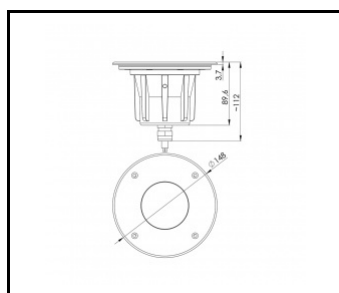

- * parks,
- * gardens,
- * monuments,
- * squares,
- * fountains.

ILUMI GROUND S 1450LM 840 IP67 I CL. 30° SILVER ALU 17W

DETAILED CARD

TECHNICAL PARAMETERS TABLE

Index:	377259	Ring colour:	silver
EAN:	5905963377259	Version:	S
Light source:	LED module	Dimensions (H/W/T/S) [mm]:	fi148
Rated power of the luminaire [W]:	17	Impact resistance:	IK10
Supply voltage [V]:	220 - 240	Ingress protection:	IP67
Frequency [Hz]:	50 - 60	Working temperature [°C]:	from -20 to +55
Luminous flux [lm]:	1450	Control:	ON/OFF
Electrical protection class:	I	Wire type:	H07RN-F 3G4
Colour temperature [K]:	4000	Cable length [m]:	0.50
Colour rendering index:	80	Category type:	accent lighting
Beam angle [°]:	30	LED lifespan L90B10 [h]:	60000
Material of the body:	aluminium	Warranty [years]:	5
Colour of the body:	silver	CE certificate:	80/2024
Ring material:	SST	Manual:	Download PDF

LIGHT CURVES

TECHNICAL PICTURES

Card creation date: 05 September 2024

The company reserves the right to make design changes or upgrades in the presented product. Product data sheet does not constitute an offer. * Parameter tolerance is +/- 10%