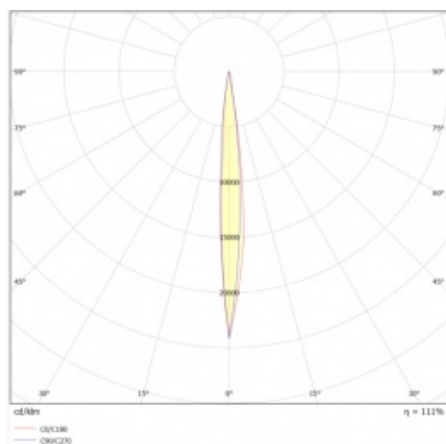

ILUMI GROUND S 1450LM 840 IP67 I CL. 10° SILVER ALU 17W

DETAILED CARD

TECHNICAL PARAMETERS TABLE

Rated power of the luminaire [W]:	17	Colour of the body:	silver
Index:	377242	Ring material:	SST
Colour temperature [K]:	4000	Ring colour:	silver
EAN:	5905963377242	Impact resistance:	IK10
Luminous flux [lm]:	1450	Ingress protection:	IP67
Light source:	COB LED	Working temperature [°C]:	from -20 to +55
Version:	S	Control:	ON/OFF
Beam angle [°]:	10	Wire type:	H07RN-F 3G4
Supply voltage [V]:	220 - 240	Cable length [m]:	0.50
Dimensions (H/W/T/S) [mm]:	φ148	Category type:	accent lighting
Frequency [Hz]:	50 - 60	LED lifespan L90B10 [h]:	60000
Electrical protection class:	I	Warranty [years]:	5
Colour rendering index:	80	CE certificate:	80/2024
Material of the body:	aluminium	Manual:	Download PDF

LIGHT CURVES