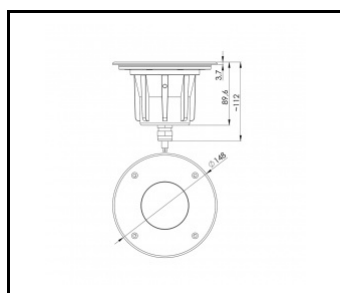

TECHNICAL PICTURES

Card creation date: 30 September 2024

The company reserves the right to make design changes or upgrades in the presented product. Product data sheet does not constitute an offer. * Parameter tolerance is +/- 10%

This product is a subject to electric and electronic waste equipment regulations (WEEE).

Certificate CE - Nr: 80/2024

Lena Lighting S.A.
ul. Kórnicka 52, 63-000 Środa Wielkopolska
tel. +48 61 28 60 333 (Pn-Pt, 8-16), e-mail: hello@lenalighting.pl, www.lenalighting.pl