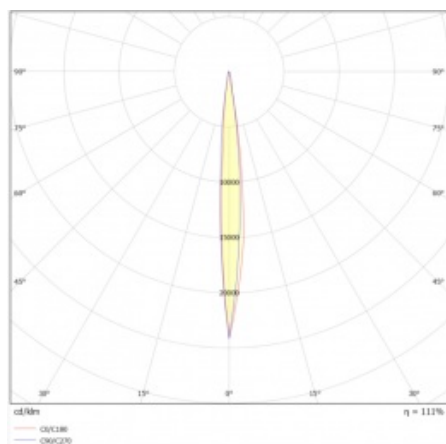

ILUMI GROUND S 1450LM 840 IP67 I CL. 10° SILVER ALU 17W

DETAILED CARD

TECHNICAL PARAMETERS

Index:	377242
Rated power of the luminaire [W]*:	17
Ingress protection:	IP67
Impact resistance:	IK10
Luminous flux [lm]*:	1450
Colour temperature [K]:	4000
Colour rendering index:	80
Material of the body:	aluminium
Colour of the body:	silver
Beam angle [°]:	10

- * parks,
- * gardens,
- * monuments,
- * squares,
- * fountains.

ILUMI GROUND S 1450LM 840 IP67 I CL. 10° SILVER ALU 17W

DETAILED CARD

TECHNICAL PARAMETERS TABLE

Index:	377242	Ring colour:	silver
EAN:	5905963377242	Version:	S
Light source:	LED module	Dimensions (H/W/T/S) [mm]:	fi148
Rated power of the luminaire [W]:	17	Impact resistance:	IK10
Supply voltage [V]:	220 - 240	Ingress protection:	IP67
Frequency [Hz]:	50 - 60	Working temperature [°C]:	from -20 to +55
Luminous flux [lm]:	1450	Control:	ON/OFF
Electrical protection class:	I	Wire type:	H07RN-F 3G4
Colour temperature [K]:	4000	Cable length [m]:	0.50
Colour rendering index:	80	Category type:	accent lighting
Beam angle [°]:	10	LED lifespan L90B10 [h]:	60000
Material of the body:	aluminium	Warranty [years]:	5
Colour of the body:	silver	CE certificate:	80/2024
Ring material:	SST	Manual:	Download PDF

LIGHT CURVES

TECHNICAL PICTURES

Card creation date: 05 September 2024

The company reserves the right to make design changes or upgrades in the presented product. Product data sheet does not constitute an offer. * Parameter tolerance is +/- 10%