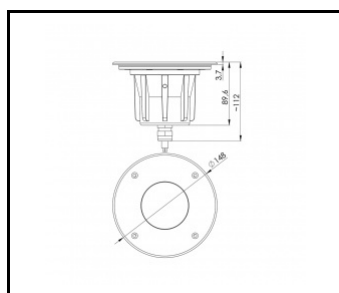

TECHNICAL PICTURES

Card creation date: 30 September 2024

The company reserves the right to make design changes or upgrades in the presented product. Product data sheet does not constitute an offer. * Parameter tolerance is +/- 10%

This product is a subject to electric and electronic waste equipment regulations (WEEE).

Certificate CE - Nr: 80/2024

Lena Lighting S.A.
ul. Kórnicka 52, 63-000 Środa Wielkopolska
tel. +48 61 28 60 333 (Pn-Pt, 8-16), e-mail: hello@lenalighting.pl, www.lenalighting.pl