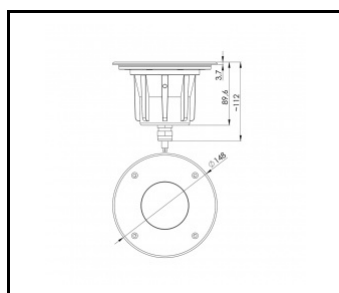

- * parks,
- * gardens,
- * monuments,
- * squares,
- * fountains.

ILUMI GROUND S 1450LM 840 IP67 I CL. 10° SILVER ALU 17W

DETAILED CARD

TECHNICAL PARAMETERS TABLE

Index:	377242	Ring colour:	silver
EAN:	5905963377242	Version:	S
Light source:	LED module	Dimensions (H/W/T/S) [mm]:	fi148
Rated power of the luminaire [W]:	17	Impact resistance:	IK10
Supply voltage [V]:	220 - 240	Ingress protection:	IP67
Frequency [Hz]:	50 - 60	Working temperature [°C]:	from -20 to +55
Luminous flux [lm]:	1450	Control:	ON/OFF
Electrical protection class:	I	Wire type:	H07RN-F 3G4
Colour temperature [K]:	4000	Cable length [m]:	0.50
Colour rendering index:	80	Category type:	accent lighting
Beam angle [°]:	10	LED lifespan L90B10 [h]:	60000
Material of the body:	aluminium	Warranty [years]:	5
Colour of the body:	silver	CE certificate:	80/2024
Ring material:	SST	Manual:	Download PDF

LIGHT CURVES

TECHNICAL PICTURES

Card creation date: 05 September 2024

The company reserves the right to make design changes or upgrades in the presented product. Product data sheet does not constitute an offer. * Parameter tolerance is +/- 10%