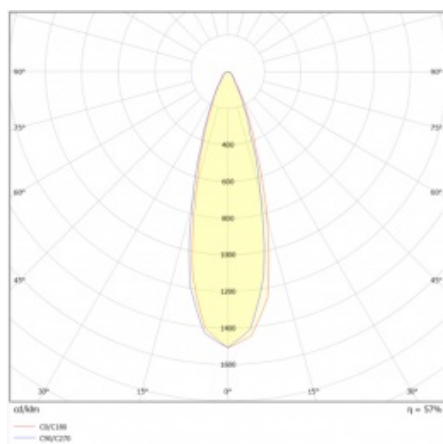

ILUMI GROUND S 1390LM 830 IP67 I CL. 30° SILVER ALU 17W

DETAILED CARD

TECHNICAL PARAMETERS TABLE

Rated power of the luminaire [W]:	17	Colour of the body:	silver
Index:	377235	Ring material:	SST
Colour temperature [K]:	3000	Ring colour:	silver
EAN:	5905963377235	Impact resistance:	IK10
Luminous flux [lm]:	1390	Ingress protection:	IP67
Light source:	COB LED	Working temperature [°C]:	from -20 to +55
Version:	S	Control:	ON/OFF
Beam angle [°]:	30	Wire type:	H07RN-F 3G4
Supply voltage [V]:	220 - 240	Cable length [m]:	0.50
Dimensions (H/W/T/S) [mm]:	φ148	Category type:	accent lighting
Frequency [Hz]:	50 - 60	LED lifespan L90B10 [h]:	60000
Electrical protection class:	I	Warranty [years]:	5
Colour rendering index:	80	CE certificate:	80/2024
Material of the body:	aluminium	Manual:	Download PDF

LIGHT CURVES