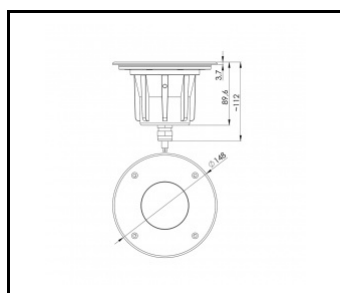

TECHNICAL PICTURES

Card creation date: 30 September 2024

The company reserves the right to make design changes or upgrades in the presented product. Product data sheet does not constitute an offer. * Parameter tolerance is +/- 10%

This product is a subject to electric and electronic waste equipment regulations (WEEE).

Certificate CE - Nr: 80/2024