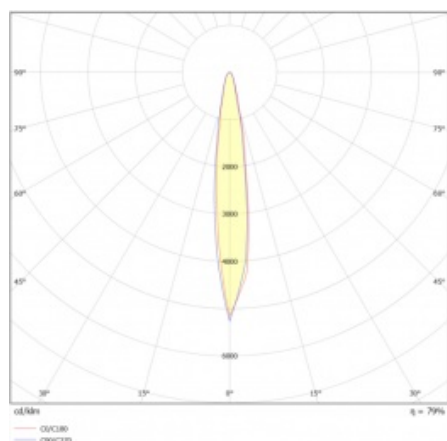

ILUMI SPOT XS 540LM 830 IP67 I CL. 10° BLACK ALU 5W

DETAILED CARD

TECHNICAL PARAMETERS TABLE

Index:	377181	Ring colour:	black
EAN:	5905963377181	Dimensions (H/W/T/S) [mm]:	fi76
Light source:	LED module	Impact resistance:	IK10
Rated power of the luminaire [W]:	5	Ingress protection:	IP67
Supply voltage [V]:	220 - 240	Working temperature [°C]:	from -20 to +55
Frequency [Hz]:	50 - 60	Control:	ON/OFF
Luminous flux [lm]:	540	Wire type:	H07RN-F 3G4
Electrical protection class:	I	Cable length [m]:	0.50
Colour temperature [K]:	3000	Category type:	accent lighting
Colour rendering index:	80	LED lifespan L90B10 [h]:	60000
Beam angle [°]:	10	Warranty [years]:	5
Material of the body:	aluminium	CE certificate:	79/2024
Colour of the body:	black	Manual:	Download PDF
Ring material:	aluminium		

LIGHT CURVES

Card creation date: 05 September 2024

The company reserves the right to make design changes or upgrades in the presented product. Product data sheet does not constitute an offer. * Parameter tolerance is +/- 10%

This product is a subject to electric and electronic waste equipment regulations (WEEE).

Certificate CE - Nr: 79/2024

Lena Lighting S.A.
ul. Kórnicka 52, 63-000 Środa Wielkopolska
tel. +48 61 28 60 333 (Pn-Pt, 8-16), e-mail: hello@lenalighting.pl, www.lenalighting.pl