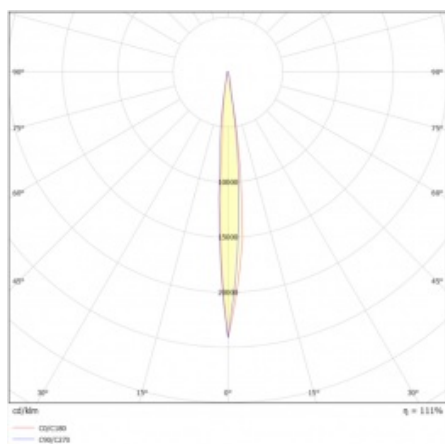

ILUMI SPOT S 1450LM 840 IP67 I CL. 10° BLACK ALU 17W

DETAILED CARD

TECHNICAL PARAMETERS TABLE

Index:	377167	Ring colour:	black
EAN:	5905963377167	Dimensions (H/W/T/S) [mm]:	f130
Light source:	LED module	Impact resistance:	IK10
Rated power of the luminaire [W]:	17	Ingress protection:	IP67
Supply voltage [V]:	220 - 240	Working temperature [°C]:	from -20 to +55
Frequency [Hz]:	50 - 60	Control:	ON/OFF
Luminous flux [lm]:	1450	Wire type:	H07RN-F 3G4
Electrical protection class:	I	Cable length [m]:	0.50
Colour temperature [K]:	4000	Category type:	accent lighting
Colour rendering index:	80	LED lifespan L90B10 [h]:	60000
Beam angle [°]:	10	Warranty [years]:	5
Material of the body:	aluminium	CE certificate:	79/2024
Colour of the body:	black	Manual:	Download PDF
Ring material:	aluminium		

LIGHT CURVES

Card creation date: 05 September 2024

The company reserves the right to make design changes or upgrades in the presented product. Product data sheet does not constitute an offer. * Parameter tolerance is +/- 10%

This product is a subject to electric and electronic waste equipment regulations (WEEE).

Certificate CE - Nr: 79/2024

Lena Lighting S.A.
ul. Kórnicka 52, 63-000 Środa Wielkopolska
tel. +48 61 28 60 333 (Pn-Pt, 8-16), e-mail: hello@lenalighting.pl, www.lenalighting.pl