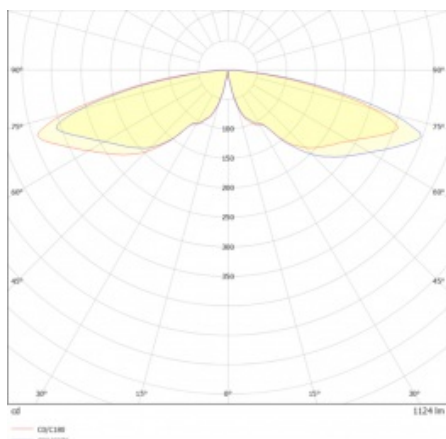

ILUMI BOLLARD 600 1100LM 830 IP67 I CL. 360° ANTRACITE 24W

DETAILED CARD

TECHNICAL PARAMETERS TABLE

Index:	377303	Ring material:	aluminium
EAN:	5905963377303	Ring colour:	black
Light source:	LED module	Dimensions (H/W/T/S) [mm]:	600/f170
Rated power of the luminaire [W]:	24	Impact resistance:	IK10
Supply voltage [V]:	220 - 240	Ingress protection:	IP67
Frequency [Hz]:	50 - 60	Working temperature [°C]:	from -20 to +55
Luminous flux [lm]:	1100	Control:	ON/OFF
Electrical protection class:	I	Cable length [m]:	0.50
Colour temperature [K]:	3000	LED lifespan L90B10 [h]:	65000
Colour rendering index:	80	Category type:	accent lighting
Beam angle [°]:	360	CE certificate:	78/2024
Material of the body:	aluminium	Warranty [years]:	5
Colour of the body:	antracyt	Manual:	Download PDF

LIGHT CURVES

Card creation date: 24 September 2024

The company reserves the right to make design changes or upgrades in the presented product. Product data sheet does not constitute an offer. * Parameter tolerance is +/- 10%

This product is a subject to electric and electronic waste equipment regulations (WEEE).

Certificate CE - Nr: 78/2024

Lena Lighting S.A.
ul. Kórnicka 52, 63-000 Środa Wielkopolska
tel. +48 61 28 60 333 (Pn-Pt, 8-16), e-mail: hello@lenalighting.pl, www.lenalighting.pl