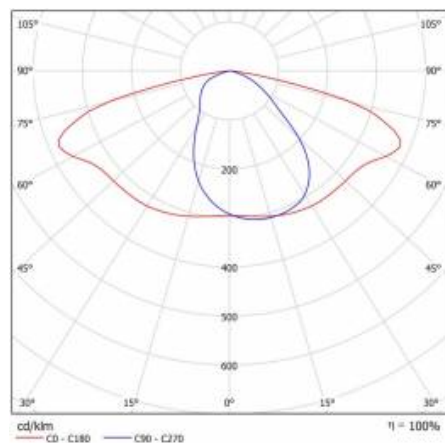

STRADO LED XS 3800LM 740 RM7 IP66 II CL. 2DIM (25W)

DETAILED CARD

TECHNICAL PARAMETERS TABLE

Index:	870606	Light distribution type:	RM7
EAN:	5905963870606	Material of the body:	aluminium
Category type:	street lighting	Colour of the body:	grey
Product line:	Street Lights	Dimensions (H/W/T/S) [mm]:	449/185/85
Light source:	LED module	Mounting dimensions [mm]:	ø64/75
Rated power of the luminaire [W]:	25	Impact resistance:	IK10
Supply voltage [V]:	220 – 240	Ingress protection:	IP66
Frequency [Hz]:	50 - 60	Mounting version:	Top, on pole / Side, on boom
Luminous flux [lm]:	3800	Beam angle adjustment [°]:	˘od -20° do 20°
Luminous efficacy [lm/W]:	152	Lateral surface (SCx) [m2]:	0.018
Energy efficiency class:	C	Working temperature [°C]:	from -40 to +50
Electrical protection class:	II	DIMM DALI:	yes
Colour temperature [K]:	4000	Control:	Option
Colour rendering index:	>70	Protection type:	Option
SDCM:	≤ 4	Vandalproof:	yes
Diffuser material:	toughened glass	Net weight [kg]:	3.900
Diffuser type:	transparent	Technical Warranty:	5 with the possibility of extension to 10
Optics material:	PMMA	CE certificate:	76/2024
Optics:	RM7	Manual:	Download PDF

LIGHT CURVES