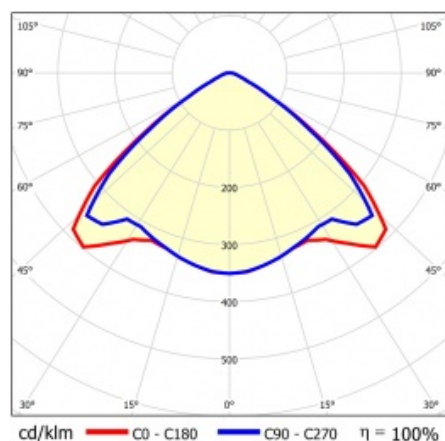

LINEA S TRACK LED 590MM 5650LM 840 II CL. VW DALI (35W) WHITE

DETAILED CARD

TECHNICAL PARAMETERS TABLE

Rated power of the luminaire [W]:	35	Surge protection [kV]:	2
Index:	766541	Colour of the body:	white
Colour temperature [K]:	4000	Diffuser material:	PC
EAN:	5905963766541	Dimensions (H/W/T/S) [mm]:	590/54/66
Luminous flux [lm]:	5650	Diffuser type:	matrix led
Light source:	LED	Material of the body:	powder coated steel
Energy efficiency class:	B	Impact resistance:	IK03
Supply voltage [V]:	220-240	Ingress protection:	IP20
Frequency [Hz]:	50-60	Mounting version:	track
Luminous efficacy [lm/W]:	161	Working temperature [°C]:	from -20 to +35
Electrical protection class:	II	Number on the palette [pcs]:	320
Colour rendering index:	>80	Net weight [kg]:	0.720
SDCM:	≤ 3	Category type:	systems
DIMM DALI:	1	AC voltage range [V]:	198-264
LED lifespan L70B50 [h]:	150000	DC voltage range [V]:	180-280
Beam angle [°]:	105	Warranty [years]:	5
LED lifespan L80B20 [h]:	100000	CE certificate:	74/2024
Light distribution type:	VW	Manual:	Download PDF
LED lifespan L90B10 [h]:	45000	Remarks:	RAL9016

LIGHT CURVES

Card creation date: 06 September 2024

The company reserves the right to make design changes or upgrades in the presented product. Product data sheet does not constitute an offer. * Parameter tolerance is +/- 10%

This product is a subject to electric and electronic waste equipment regulations (WEEE).

Certificate CE - Nr: 74/2024

Lena Lighting S.A.
ul. Kórnicka 52, 63-000 Środa Wielkopolska
tel. +48 61 28 60 333 (Pn-Pt, 8-16), e-mail: hello@lenalighting.pl, www.lenalighting.pl