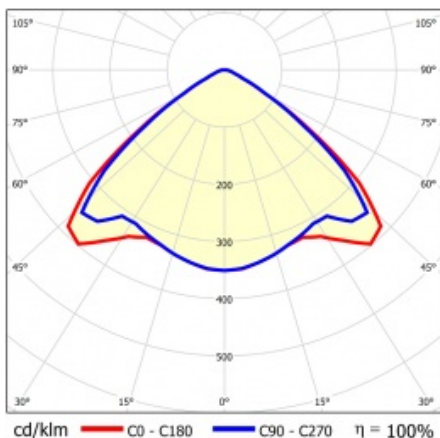

LINEA S TRACK LED 590MM 4400LM 840 II CL. VW (27W) WHITE

DETAILED CARD

TECHNICAL PARAMETERS TABLE

Rated power of the luminaire [W]:	27	Surge protection [kV]:	2
Index:	766510	Colour of the body:	white
Colour temperature [K]:	4000	Diffuser material:	PC
EAN:	5905963766510	Dimensions (H/W/T/S) [mm]:	590/54/66
Luminous flux [lm]:	4400	Diffuser type:	matrix led
Light source:	LED	Material of the body:	powder coated steel
Energy efficiency class:	B	Impact resistance:	IK03
Supply voltage [V]:	220-240	Ingress protection:	IP20
Frequency [Hz]:	50-60	Mounting version:	track
Luminous efficacy [lm/W]:	163	Working temperature [°C]:	from -20 to +35
Electrical protection class:	II	Number on the palette [pcs]:	320
Colour rendering index:	>80	Net weight [kg]:	0.720
SDCM:	≤ 3	Category type:	systems
LED lifespan L70B50 [h]:	150000	AC voltage range [V]:	176-264
Beam angle [°]:	105	DC voltage range [V]:	176-280
LED lifespan L80B20 [h]:	100000	Warranty [years]:	5
Light distribution type:	VW	CE certificate:	74/2024
LED lifespan L90B10 [h]:	45000	Manual:	Download PDF
		Remarks:	RAL9016

LIGHT CURVES

Card creation date: 06 September 2024

The company reserves the right to make design changes or upgrades in the presented product. Product data sheet does not constitute an offer. * Parameter tolerance is +/- 10%

This product is a subject to electric and electronic waste equipment regulations (WEEE).

Certificate CE - Nr: 74/2024

Lena Lighting S.A.
ul. Kórnicka 52, 63-000 Środa Wielkopolska
tel. +48 61 28 60 333 (Pn-Pt, 8-16), e-mail: hello@lenalighting.pl, www.lenalighting.pl