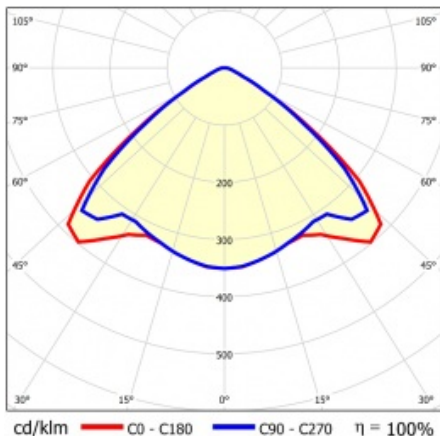

LINEA S TRACK LED 590MM 3750LM 840 II CL. VW (23W) WHITE

DETAILED CARD

TECHNICAL PARAMETERS TABLE

Rated power of the luminaire [W]:	23	Surge protection [kV]:	2
Index:	766503	Colour of the body:	white
Colour temperature [K]:	4000	Diffuser material:	PC
EAN:	5905963766503	Dimensions (H/W/T/S) [mm]:	590/54/66
Luminous flux [lm]:	3750	Diffuser type:	matrix led
Light source:	LED	Material of the body:	powder coated steel
Energy efficiency class:	B	Impact resistance:	IK03
Supply voltage [V]:	220-240	Ingress protection:	IP20
Frequency [Hz]:	50-60	Mounting version:	track
Luminous efficacy [lm/W]:	163	Working temperature [°C]:	from -20 to +35
Electrical protection class:	II	Number on the palette [pcs]:	320
Colour rendering index:	>80	Net weight [kg]:	0.720
SDCM:	≤ 3	Category type:	systems
LED lifespan L70B50 [h]:	150000	AC voltage range [V]:	176-264
Beam angle [°]:	105	DC voltage range [V]:	176-280
LED lifespan L80B20 [h]:	100000	Warranty [years]:	5
Light distribution type:	VW	CE certificate:	74/2024
LED lifespan L90B10 [h]:	45000	Manual:	Download PDF
		Remarks:	RAL9016

LIGHT CURVES

Card creation date: 06 September 2024

The company reserves the right to make design changes or upgrades in the presented product. Product data sheet does not constitute an offer. * Parameter tolerance is +/- 10%

This product is a subject to electric and electronic waste equipment regulations (WEEE).

Certificate CE - Nr: 74/2024

Lena Lighting S.A.
ul. Kórnicka 52, 63-000 Środa Wielkopolska
tel. +48 61 28 60 333 (Pn-Pt, 8-16), e-mail: hello@lenalighting.pl, www.lenalighting.pl