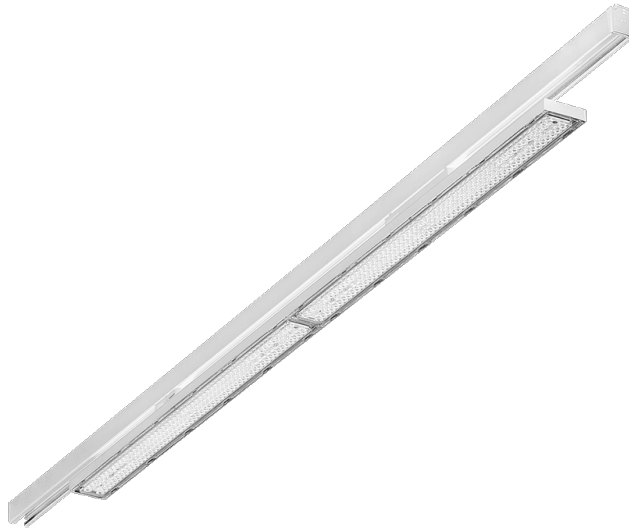

LINEA S TRACK LED 1175MM 9850LM 840 II CL. VW (61W) WHITE

DETAILED CARD

TECHNICAL PARAMETERS

Index:	766473
Ingress protection:	IP20
Impact resistance:	IK03
Rated power of the luminaire [W]*:	61
Luminous flux [lm]*:	9850
Colour temperature [K]:	4000
SDCM:	≤ 3
Energy efficiency class:	B
Material of the body:	powder coated steel
Colour of the body:	white

CHARACTERISTICS

Linea S Track LED is a linear alternative and complement to projectors with a COB LED light source. The modules are available in lengths of 590 and 1175 mm, with a variety of optics to suit particular concepts. Installation in a trunking system increases the range of applications and allows the user to make changes to the layout after installation. They are innovative, highly energy-efficient modules with excellent luminous efficiency and a minimalist, delicate appearance.

LINEA S TRACK LED 1175MM 9850LM 840 II CL. VW (61W) WHITE

DETAILED CARD

TECHNICAL PARAMETERS TABLE

Rated power of the luminaire [W]:	61	Surge protection [kV]:	2
Index:	766473	Colour of the body:	white
Colour temperature [K]:	4000	Diffuser material:	PC
EAN:	5905963766473	Dimensions (H/W/T/S) [mm]:	1175/54/66
Luminous flux [lm]:	9850	Diffuser type:	matrix led
Light source:	LED	Material of the body:	powder coated steel
Energy efficiency class:	B	Impact resistance:	IK03
Supply voltage [V]:	220-240	Ingress protection:	IP20
Frequency [Hz]:	50-60	Mounting version:	track
Luminous efficacy [lm/W]:	161	Working temperature [°C]:	from -20 to +35
Electrical protection class:	II	Number on the palette [pcs]:	150
Colour rendering index:	>80	Net weight [kg]:	1.200
SDCM:	≤ 3	Category type:	systems
LED lifespan L70B50 [h]:	150000	AC voltage range [V]:	176-264
Beam angle [°]:	105	DC voltage range [V]:	176-280
LED lifespan L80B20 [h]:	100000	Warranty [years]:	5
Light distribution type:	VW	CE certificate:	74/2024
LED lifespan L90B10 [h]:	45000	Manual:	Download PDF
		Remarks:	RAL9016