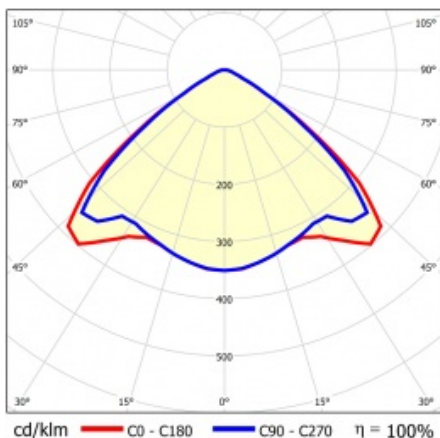

LINEA S TRACK LED 1175MM 9850LM 840 II CL. VW (61W) WHITE

DETAILED CARD

TECHNICAL PARAMETERS TABLE

Rated power of the luminaire [W]:	61	Surge protection [kV]:	2
Index:	766473	Colour of the body:	white
Colour temperature [K]:	4000	Diffuser material:	PC
EAN:	5905963766473	Dimensions (H/W/T/S) [mm]:	1175/54/66
Luminous flux [lm]:	9850	Diffuser type:	matrix led
Light source:	LED	Material of the body:	powder coated steel
Energy efficiency class:	B	Impact resistance:	IK03
Supply voltage [V]:	220-240	Ingress protection:	IP20
Frequency [Hz]:	50-60	Mounting version:	track
Luminous efficacy [lm/W]:	161	Working temperature [°C]:	from -20 to +35
Electrical protection class:	II	Number on the palette [pcs]:	150
Colour rendering index:	>80	Net weight [kg]:	1.200
SDCM:	≤ 3	Category type:	systems
LED lifespan L70B50 [h]:	150000	AC voltage range [V]:	176-264
Beam angle [°]:	105	DC voltage range [V]:	176-280
LED lifespan L80B20 [h]:	100000	Warranty [years]:	5
Light distribution type:	VW	CE certificate:	74/2024
LED lifespan L90B10 [h]:	45000	Manual:	Download PDF
		Remarks:	RAL9016

LIGHT CURVES

Card creation date: 06 September 2024

The company reserves the right to make design changes or upgrades in the presented product. Product data sheet does not constitute an offer. * Parameter tolerance is +/- 10%

This product is a subject to electric and electronic waste equipment regulations (WEEE).

Certificate CE - Nr: 74/2024

Lena Lighting S.A.
ul. Kórnicka 52, 63-000 Środa Wielkopolska
tel. +48 61 28 60 333 (Pn-Pt, 8-16), e-mail: hello@lenalighting.pl, www.lenalighting.pl