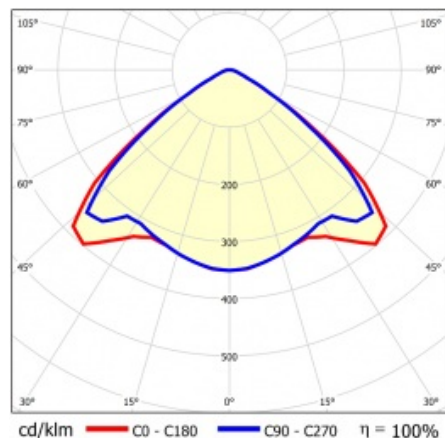

LINEA S TRACK LED 1175MM 9850LM 840 II CL. VW (61W) WHITE

DETAILED CARD

TECHNICAL PARAMETERS TABLE

Index:	766473	Diffuser material:	PC
EAN:	5905963766473	Diffuser type:	matrix led
Light source:	LED	Material of the body:	powder coated steel
Rated power of the luminaire [W]:	61	Colour of the body:	white
Supply voltage [V]:	220-240	Dimensions (H/W/T/S) [mm]:	1175/54/66
Frequency [Hz]:	50-60	Impact resistance:	IK03
Luminous flux [lm]:	9850	Ingress protection:	IP20
Luminous efficacy [lm/W]:	161	Mounting version:	track
Energy efficiency class:	B	Working temperature [°C]:	from -20 to +35
Electrical protection class:	II	Number on the palette [pcs]:	150
Colour temperature [K]:	4000	Net weight [kg]:	1.200
Colour rendering index:	>80	Category type:	systems
SDCM:	≤ 3	AC voltage range [V]:	176-264
LED lifespan L70B50 [h]:	150000	DC voltage range [V]:	176-280
LED lifespan L80B20 [h]:	100000	Warranty [years]:	5
LED lifespan L90B10 [h]:	45000	CE certificate:	74/2024
Beam angle [°]:	105	Manual:	Download PDF
Light distribution type:	VW	Remarks:	RAL9016
Surge protection [kV]:	2		

LIGHT CURVES

Card creation date: 06 September 2024

The company reserves the right to make design changes or upgrades in the presented product. Product data sheet does not constitute an offer. * Parameter tolerance is +/- 10%

This product is a subject to electric and electronic waste equipment regulations (WEEE).

Certificate CE - Nr: 74/2024

Lena Lighting S.A.
ul. Kórnicka 52, 63-000 Środa Wielkopolska
tel. +48 61 28 60 333 (Pn-Pt, 8-16), e-mail: hello@lenalighting.pl, www.lenalighting.pl