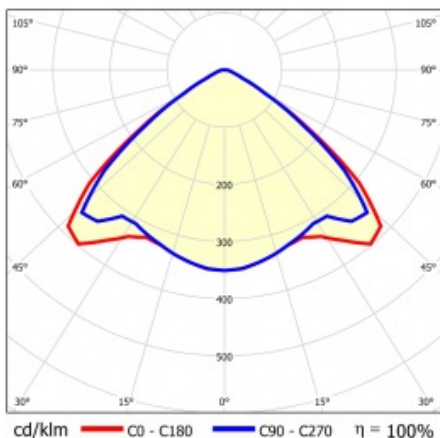

LINEA S TRACK LED 1175MM 6400LM 840 II CL. VW (39W) WHITE

DETAILED CARD

TECHNICAL PARAMETERS TABLE

Rated power of the luminaire [W]:	39	Surge protection [kV]:	2
Index:	766459	Colour of the body:	white
Colour temperature [K]:	4000	Diffuser material:	PC
EAN:	5905963766459	Dimensions (H/W/T/S) [mm]:	1175/54/66
Luminous flux [lm]:	6400	Diffuser type:	matrix led
Light source:	LED	Material of the body:	powder coated steel
Energy efficiency class:	B	Impact resistance:	IK03
Supply voltage [V]:	220-240	Ingress protection:	IP20
Frequency [Hz]:	50-60	Mounting version:	track
Luminous efficacy [lm/W]:	164	Working temperature [°C]:	from -20 to +35
Electrical protection class:	II	Number on the palette [pcs]:	150
Colour rendering index:	>80	Net weight [kg]:	1.200
SDCM:	≤ 3	Category type:	systems
LED lifespan L70B50 [h]:	150000	AC voltage range [V]:	176-264
Beam angle [°]:	105	DC voltage range [V]:	176-280
LED lifespan L80B20 [h]:	100000	Warranty [years]:	5
Light distribution type:	VW	CE certificate:	74/2024
LED lifespan L90B10 [h]:	45000	Manual:	Download PDF
		Remarks:	RAL9016

LIGHT CURVES

Card creation date: 06 September 2024

The company reserves the right to make design changes or upgrades in the presented product. Product data sheet does not constitute an offer. * Parameter tolerance is +/- 10%

This product is a subject to electric and electronic waste equipment regulations (WEEE).

Certificate CE - Nr: 74/2024

Lena Lighting S.A.
ul. Kórnicka 52, 63-000 Środa Wielkopolska
tel. +48 61 28 60 333 (Pn-Pt, 8-16), e-mail: hello@lenalighting.pl, www.lenalighting.pl