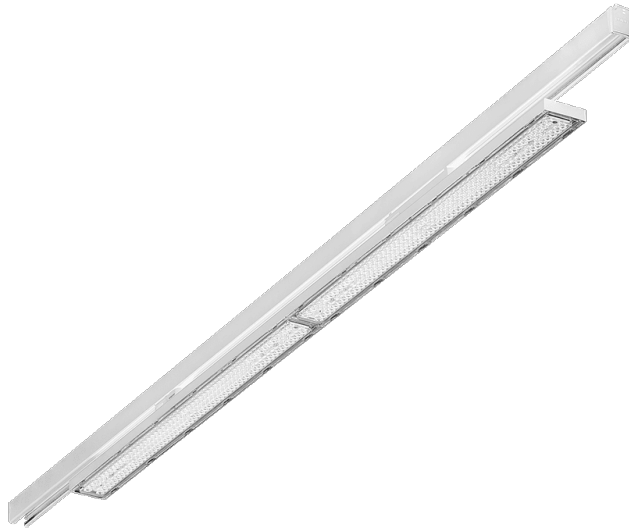

LINEA S TRACK LED 1175MM 6400LM 840 II CL. VW (39W) WHITE

DETAILED CARD

TECHNICAL PARAMETERS

Index:	766459
Ingress protection:	IP20
Impact resistance:	IK03
Rated power of the luminaire [W]*:	39
Luminous flux [lm]*:	6400
Colour temperature [K]:	4000
SDCM:	≤ 3
Energy efficiency class:	B
Material of the body:	powder coated steel
Colour of the body:	white

CHARACTERISTICS

Linea S Track LED is a linear alternative and complement to projectors with a COB LED light source. The modules are available in lengths of 590 and 1175 mm, with a variety of optics to suit particular concepts. Installation in a trunking system increases the range of applications and allows the user to make changes to the layout after installation. They are innovative, highly energy-efficient modules with excellent luminous efficiency and a minimalist, delicate appearance.

LINEA S TRACK LED 1175MM 6400LM 840 II CL. VW (39W) WHITE

DETAILED CARD

TECHNICAL PARAMETERS TABLE

Rated power of the luminaire [W]:	39	Surge protection [kV]:	2
Index:	766459	Colour of the body:	white
Colour temperature [K]:	4000	Diffuser material:	PC
EAN:	5905963766459	Dimensions (H/W/T/S) [mm]:	1175/54/66
Luminous flux [lm]:	6400	Diffuser type:	matrix led
Light source:	LED	Material of the body:	powder coated steel
Energy efficiency class:	B	Impact resistance:	IK03
Supply voltage [V]:	220-240	Ingress protection:	IP20
Frequency [Hz]:	50-60	Mounting version:	track
Luminous efficacy [lm/W]:	164	Working temperature [°C]:	from -20 to +35
Electrical protection class:	II	Number on the palette [pcs]:	150
Colour rendering index:	>80	Net weight [kg]:	1.200
SDCM:	≤ 3	Category type:	systems
LED lifespan L70B50 [h]:	150000	AC voltage range [V]:	176-264
Beam angle [°]:	105	DC voltage range [V]:	176-280
LED lifespan L80B20 [h]:	100000	Warranty [years]:	5
Light distribution type:	VW	CE certificate:	74/2024
LED lifespan L90B10 [h]:	45000	Manual:	Download PDF
		Remarks:	RAL9016