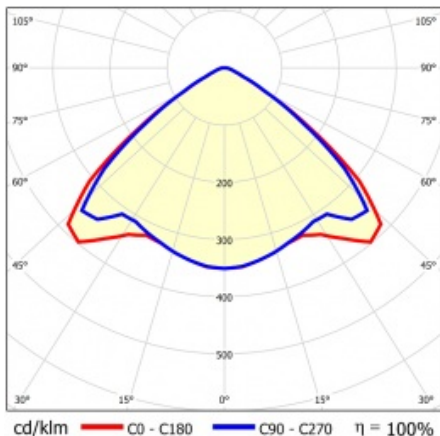

LINEA S TRACK LED 590MM 1900LM 840 II CL. VW (11W) WHITE

DETAILED CARD

TECHNICAL PARAMETERS TABLE

Rated power of the luminaire [W]:	11	Surge protection [kV]:	2
Index:	766442	Colour of the body:	white
Colour temperature [K]:	4000	Diffuser material:	PC
EAN:	5905963766442	Dimensions (H/W/T/S) [mm]:	590/54/66
Luminous flux [lm]:	1900	Diffuser type:	matrix led
Light source:	LED	Material of the body:	powder coated steel
Energy efficiency class:	B	Impact resistance:	IK03
Supply voltage [V]:	220-240	Ingress protection:	IP20
Frequency [Hz]:	50-60	Mounting version:	track
Luminous efficacy [lm/W]:	173	Working temperature [°C]:	from -20 to +35
Electrical protection class:	II	Number on the palette [pcs]:	320
Colour rendering index:	>80	Net weight [kg]:	0.720
SDCM:	≤ 3	Category type:	systems
LED lifespan L70B50 [h]:	150000	AC voltage range [V]:	176-264
Beam angle [°]:	105	DC voltage range [V]:	176-280
LED lifespan L80B20 [h]:	100000	Warranty [years]:	5
Light distribution type:	VW	CE certificate:	74/2024
LED lifespan L90B10 [h]:	45000	Manual:	Download PDF
		Remarks:	RAL9016

LIGHT CURVES

Card creation date: 06 September 2024

The company reserves the right to make design changes or upgrades in the presented product. Product data sheet does not constitute an offer. * Parameter tolerance is +/- 10%

This product is a subject to electric and electronic waste equipment regulations (WEEE).

Certificate CE - Nr: 74/2024

Lena Lighting S.A.
ul. Kórnicka 52, 63-000 Środa Wielkopolska
tel. +48 61 28 60 333 (Pn-Pt, 8-16), e-mail: hello@lenalighting.pl, www.lenalighting.pl