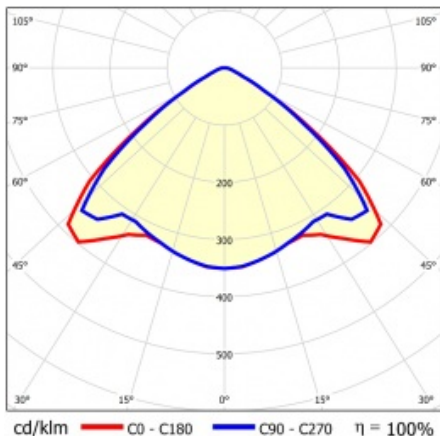

LINEA S TRACK LED 1175MM 5500LM 840 II CL. VW (33W) WHITE

DETAILED CARD

TECHNICAL PARAMETERS TABLE

Rated power of the luminaire [W]:	33	Surge protection [kV]:	2
Index:	766428	Colour of the body:	white
Colour temperature [K]:	4000	Diffuser material:	PC
EAN:	5905963766428	Dimensions (H/W/T/S) [mm]:	1175/54/66
Luminous flux [lm]:	5500	Diffuser type:	matrix led
Light source:	LED	Material of the body:	powder coated steel
Energy efficiency class:	B	Impact resistance:	IK03
Supply voltage [V]:	220-240	Ingress protection:	IP20
Frequency [Hz]:	50-60	Mounting version:	track
Luminous efficacy [lm/W]:	167	Working temperature [°C]:	from -20 to +35
Electrical protection class:	II	Number on the palette [pcs]:	150
Colour rendering index:	>80	Net weight [kg]:	1.200
SDCM:	≤ 3	Category type:	systems
LED lifespan L70B50 [h]:	150000	AC voltage range [V]:	176-264
Beam angle [°]:	105	DC voltage range [V]:	176-280
LED lifespan L80B20 [h]:	100000	Warranty [years]:	5
Light distribution type:	VW	CE certificate:	74/2024
LED lifespan L90B10 [h]:	45000	Manual:	Download PDF
		Remarks:	RAL9016

LIGHT CURVES

Card creation date: 06 September 2024

The company reserves the right to make design changes or upgrades in the presented product. Product data sheet does not constitute an offer. * Parameter tolerance is +/- 10%

This product is a subject to electric and electronic waste equipment regulations (WEEE).

Certificate CE - Nr: 74/2024

Lena Lighting S.A.
ul. Kórnicka 52, 63-000 Środa Wielkopolska
tel. +48 61 28 60 333 (Pn-Pt, 8-16), e-mail: hello@lenalighting.pl, www.lenalighting.pl