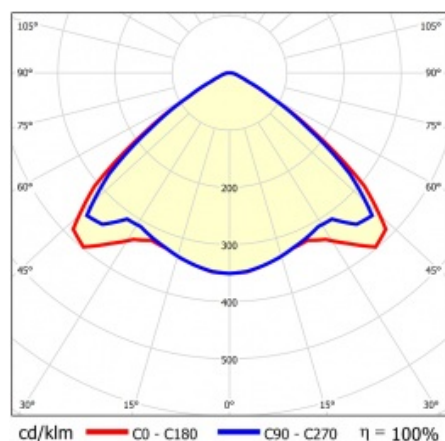

LINEA S TRACK LED 1175MM 7950LM 840 II CL. VW (48W) WHITE

DETAILED CARD

TECHNICAL PARAMETERS TABLE

Rated power of the luminaire [W]:	48	Surge protection [kV]:	2
Index:	766435	Colour of the body:	white
Colour temperature [K]:	4000	Diffuser material:	PC
EAN:	5905963766435	Dimensions (H/W/T/S) [mm]:	1175/54/66
Luminous flux [lm]:	7950	Diffuser type:	matrix led
Light source:	LED	Material of the body:	powder coated steel
Energy efficiency class:	B	Impact resistance:	IK03
Supply voltage [V]:	220-240	Ingress protection:	IP20
Frequency [Hz]:	50-60	Mounting version:	track
Luminous efficacy [lm/W]:	166	Working temperature [°C]:	from -20 to +35
Electrical protection class:	II	Number on the palette [pcs]:	150
Colour rendering index:	>80	Net weight [kg]:	1.200
SDCM:	≤ 3	Category type:	systems
LED lifespan L70B50 [h]:	150000	AC voltage range [V]:	176-264
Beam angle [°]:	105	DC voltage range [V]:	176-280
LED lifespan L80B20 [h]:	100000	Warranty [years]:	5
Light distribution type:	VW	CE certificate:	74/2024
LED lifespan L90B10 [h]:	45000	Manual:	Download PDF
		Remarks:	RAL9016

LIGHT CURVES

Card creation date: 06 September 2024

The company reserves the right to make design changes or upgrades in the presented product. Product data sheet does not constitute an offer. * Parameter tolerance is +/- 10%

This product is a subject to electric and electronic waste equipment regulations (WEEE).

Certificate CE - Nr: 74/2024

Lena Lighting S.A.
ul. Kórnicka 52, 63-000 Środa Wielkopolska
tel. +48 61 28 60 333 (Pn-Pt, 8-16), e-mail: hello@lenalighting.pl, www.lenalighting.pl