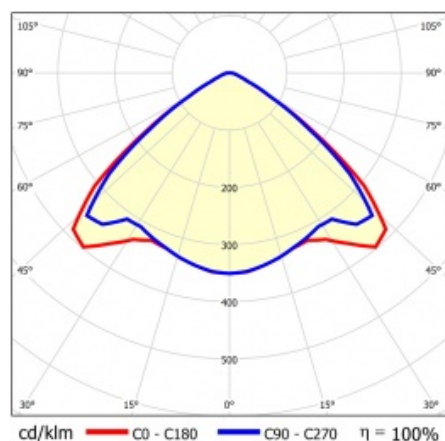

LINEA S TRACK LED 590MM 5000LM 840 II CL. VW (31W) BLACK

DETAILED CARD

TECHNICAL PARAMETERS TABLE

Rated power of the luminaire [W]:	31	Surge protection [kV]:	2
Index:	765360	Colour of the body:	black
Colour temperature [K]:	4000	Diffuser material:	PC
EAN:	5905963765360	Dimensions (H/W/T/S) [mm]:	590/54/66
Luminous flux [lm]:	5000	Diffuser type:	matrix led
Light source:	LED	Material of the body:	powder coated steel
Energy efficiency class:	B	Impact resistance:	IK03
Supply voltage [V]:	220-240	Ingress protection:	IP20
Frequency [Hz]:	50-60	Mounting version:	track
Luminous efficacy [lm/W]:	161	Working temperature [°C]:	from -20 to +35
Electrical protection class:	II	Number on the palette [pcs]:	320
Colour rendering index:	>80	Net weight [kg]:	0.720
SDCM:	≤ 3	Category type:	systems
LED lifespan L70B50 [h]:	150000	AC voltage range [V]:	176-264
Beam angle [°]:	105	DC voltage range [V]:	176-280
LED lifespan L80B20 [h]:	100000	Warranty [years]:	5
Light distribution type:	VW	CE certificate:	74/2024
LED lifespan L90B10 [h]:	45000	Manual:	Download PDF
		Remarks:	RAL9005

LIGHT CURVES

Card creation date: 06 September 2024

The company reserves the right to make design changes or upgrades in the presented product. Product data sheet does not constitute an offer. * Parameter tolerance is +/- 10%

This product is a subject to electric and electronic waste equipment regulations (WEEE).

Certificate CE - Nr: 74/2024

Lena Lighting S.A.
ul. Kórnicka 52, 63-000 Środa Wielkopolska
tel. +48 61 28 60 333 (Pn-Pt, 8-16), e-mail: hello@lenalighting.pl, www.lenalighting.pl