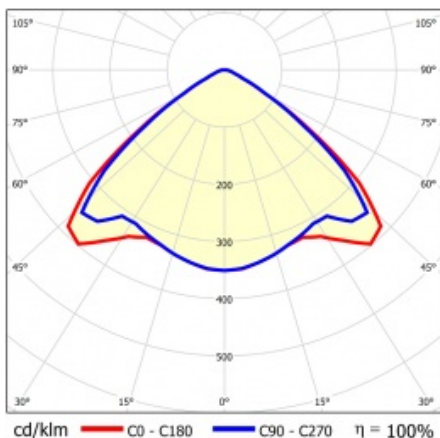

LINEA S TRACK LED 590MM 3750LM 840 II CL. VW (23W) BLACK

DETAILED CARD

TECHNICAL PARAMETERS TABLE

Rated power of the luminaire [W]:	23	Surge protection [kV]:	2
Index:	765346	Colour of the body:	black
Colour temperature [K]:	4000	Diffuser material:	PC
EAN:	5905963765346	Dimensions (H/W/T/S) [mm]:	590/54/66
Luminous flux [lm]:	3750	Diffuser type:	matrix led
Light source:	LED	Material of the body:	powder coated steel
Energy efficiency class:	B	Impact resistance:	IK03
Supply voltage [V]:	220-240	Ingress protection:	IP20
Frequency [Hz]:	50-60	Mounting version:	track
Luminous efficacy [lm/W]:	163	Working temperature [°C]:	from -20 to +35
Electrical protection class:	II	Number on the palette [pcs]:	320
Colour rendering index:	>80	Net weight [kg]:	0.720
SDCM:	≤ 3	Category type:	systems
LED lifespan L70B50 [h]:	150000	AC voltage range [V]:	176-264
Beam angle [°]:	105	DC voltage range [V]:	176-280
LED lifespan L80B20 [h]:	100000	Warranty [years]:	5
Light distribution type:	VW	CE certificate:	74/2024
LED lifespan L90B10 [h]:	45000	Manual:	Download PDF
		Remarks:	RAL9005

LIGHT CURVES

Card creation date: 06 September 2024

The company reserves the right to make design changes or upgrades in the presented product. Product data sheet does not constitute an offer. * Parameter tolerance is +/- 10%

This product is a subject to electric and electronic waste equipment regulations (WEEE).

Certificate CE - Nr: 74/2024

Lena Lighting S.A.
ul. Kórnicka 52, 63-000 Środa Wielkopolska
tel. +48 61 28 60 333 (Pn-Pt, 8-16), e-mail: hello@lenalighting.pl, www.lenalighting.pl