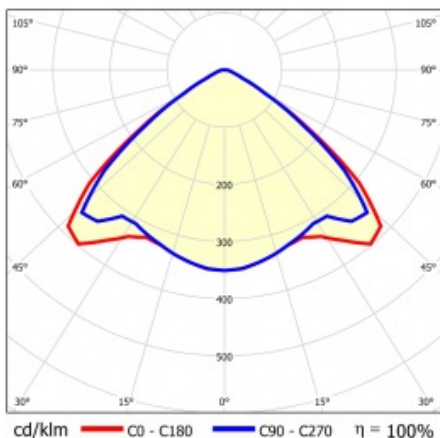

LINEA S TRACK LED 590MM 4400LM 840 II CL. VW (27W) BLACK

DETAILED CARD

TECHNICAL PARAMETERS TABLE

Rated power of the luminaire [W]:	27	Surge protection [kV]:	2
Index:	765353	Colour of the body:	black
Colour temperature [K]:	4000	Diffuser material:	PC
EAN:	5905963765353	Dimensions (H/W/T/S) [mm]:	590/54/66
Luminous flux [lm]:	4400	Diffuser type:	matrix led
Light source:	LED	Material of the body:	powder coated steel
Energy efficiency class:	B	Impact resistance:	IK03
Supply voltage [V]:	220-240	Ingress protection:	IP20
Frequency [Hz]:	50-60	Mounting version:	track
Luminous efficacy [lm/W]:	163	Working temperature [°C]:	from -20 to +35
Electrical protection class:	II	Number on the palette [pcs]:	320
Colour rendering index:	>80	Net weight [kg]:	0.720
SDCM:	≤ 3	Category type:	systems
LED lifespan L70B50 [h]:	150000	AC voltage range [V]:	176-264
Beam angle [°]:	105	DC voltage range [V]:	176-280
LED lifespan L80B20 [h]:	100000	Warranty [years]:	5
Light distribution type:	VW	CE certificate:	74/2024
LED lifespan L90B10 [h]:	45000	Manual:	Download PDF
		Remarks:	RAL9005

LIGHT CURVES

Card creation date: 06 September 2024

The company reserves the right to make design changes or upgrades in the presented product. Product data sheet does not constitute an offer. * Parameter tolerance is +/- 10%

This product is a subject to electric and electronic waste equipment regulations (WEEE).

Certificate CE - Nr: 74/2024

Lena Lighting S.A.
ul. Kórnicka 52, 63-000 Środa Wielkopolska
tel. +48 61 28 60 333 (Pn-Pt, 8-16), e-mail: hello@lenalighting.pl, www.lenalighting.pl