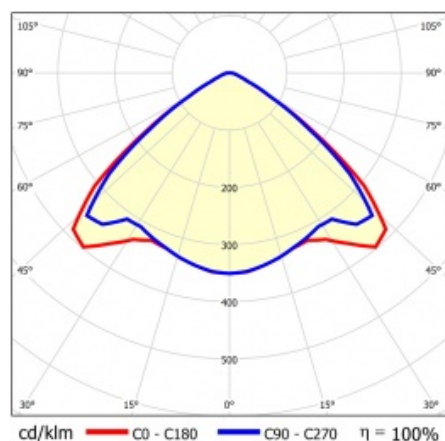

LINEA S TRACK LED 590MM 2800LM 840 II CL. VW (17W) BLACK

DETAILED CARD

TECHNICAL PARAMETERS TABLE

Rated power of the luminaire [W]:	17	Surge protection [kV]:	2
Index:	765339	Colour of the body:	black
Colour temperature [K]:	4000	Diffuser material:	PC
EAN:	5905963765339	Dimensions (H/W/T/S) [mm]:	590/54/66
Luminous flux [lm]:	2800	Diffuser type:	matrix led
Light source:	LED	Material of the body:	powder coated steel
Energy efficiency class:	B	Impact resistance:	IK03
Supply voltage [V]:	220-240	Ingress protection:	IP20
Frequency [Hz]:	50-60	Mounting version:	track
Luminous efficacy [lm/W]:	165	Working temperature [°C]:	from -20 to +35
Electrical protection class:	II	Number on the palette [pcs]:	320
Colour rendering index:	>80	Net weight [kg]:	0.720
SDCM:	≤ 3	Category type:	systems
LED lifespan L70B50 [h]:	150000	AC voltage range [V]:	176-264
Beam angle [°]:	105	DC voltage range [V]:	176-280
LED lifespan L80B20 [h]:	100000	Warranty [years]:	5
Light distribution type:	VW	CE certificate:	74/2024
LED lifespan L90B10 [h]:	45000	Manual:	Download PDF
		Remarks:	RAL9005

LIGHT CURVES

Card creation date: 06 September 2024

The company reserves the right to make design changes or upgrades in the presented product. Product data sheet does not constitute an offer. * Parameter tolerance is +/- 10%

This product is a subject to electric and electronic waste equipment regulations (WEEE).

Certificate CE - Nr: 74/2024

Lena Lighting S.A.
ul. Kórnicka 52, 63-000 Środa Wielkopolska
tel. +48 61 28 60 333 (Pn-Pt, 8-16), e-mail: hello@lenalighting.pl, www.lenalighting.pl